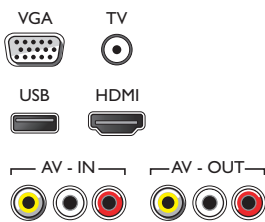

Accessories

- Included accessories: Remote Control, 2 x AAA Batteries, Table top stand, Power cord, Quick start guide

Highlights

Ultra narrow bezel

Traditional TVs have a bezel that wraps around the TV like a picture frame. Our Ultra Narrow bezel is modern and thin, so you have more picture to enjoy.

Digital Crystal Clear

For natural looking pictures from any source, Philips created Digital Crystal Clear. Because whether you indulge in your favorite soap, the news, or have friends over to watch a video—you'll enjoy it all in optimal contrast, color and sharpness.

100Hz Perfect Motion Rate

Perfect Motion Rate combines Philips display technology and advanced video processing techniques to improve the quality of each picture frame. So whether you like gaming, fast paced sporting events or action films, you'll experience the ultimate in sharpness and smooth moving images.

USB (photos, music, video)

Share the fun. Connect your USB memory-stick, digital camera, mp3 player or other multimedia device to the USB port on your TV to enjoy photos, videos and music with the easy to use onscreen content browser.

Connections

Side

Issue date 2015-08-13

Version: 7.0.3

12 NC: 8670 001 27341
EAN: 87 18863 00558 3

© 2015 Koninklijke Philips N.V.
All Rights reserved.

Specifications are subject to change without notice.
Trademarks are the property of Koninklijke Philips N.V.
or their respective owners.

www.philips.com