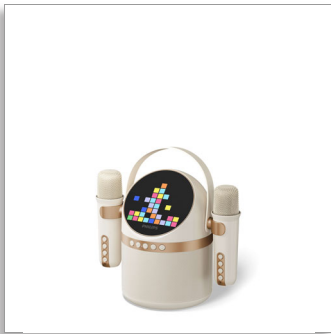

Philips
Wireless speaker

2 handy karaoke microphones

Colored light modes
5W RMS output power
Soft, rubber carry handle

TAS2509WT

Play your tunes and sing along

Bring your own touch to your music with this fantastic Bluetooth karaoke speaker. Two karaoke microphones let you join in with the singing and even add cool effects to your voice. Different light display modes let you add some visuals too.

The speaker that lets you join in with your tunes

- Compact Bluetooth speaker
- Karaoke function
- 5W RMS output power

Use your voice to make the party bounce

- Includes two karaoke microphones
- 6 vocal effects let you change your voice
- Choose from 4 visual display modes

Bring the party to any room in the house

- Up to 15 hours play time
- Stream playlists via Bluetooth, USB, AUX or TF card
- Carry strap makes it easy to bring the speaker with you

PHILIPS

Wireless speaker

4 visual display modes

This great speaker features four multi-colored light modes so you can add some fun shapes and colors to your music. Choose between an assortment of display settings to see the speaker's screen light up with squares in different patterns and colors.