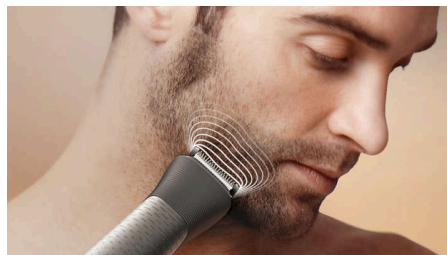

BeardSense technology

With BeardSense Technology, our trimmer scans your beard density 125 x per second to boost the power in denser areas, giving you the right power for the best result.