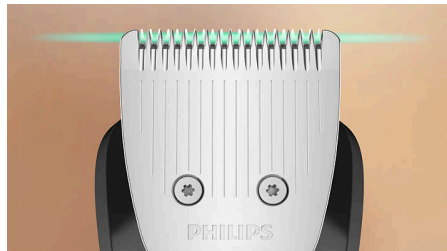

Self-sharpening steel blades

Self-sharpening steel blades deliver added strength for maximum precision as you trim, staying as sharp as day 1 with no blade oil required.