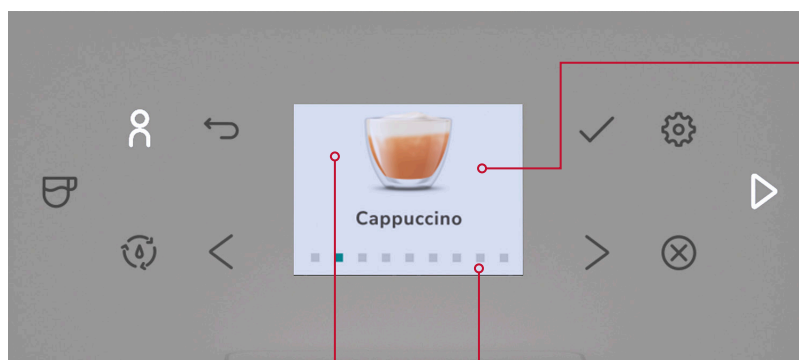

KitchenAid Espresso Collection Fully Automatic Espresso Machine KF6 5KES8556

STANDARD FUNCTIONS – DISPLAY

---

12 languages available
English, German, Danish,
French, Spanish, Italian,
Dutch, Norwegian, Polish,
Portuguese, Finnish,
Swedish.

2.4" (6 cm) Colour Display
Easily select and personalize your
favorite espresso drinks.

15 Drink Recipe Options
Create personalized drinks with a
touch of a button, like Espresso,
Americano, Latte, Cappuccino
and more.