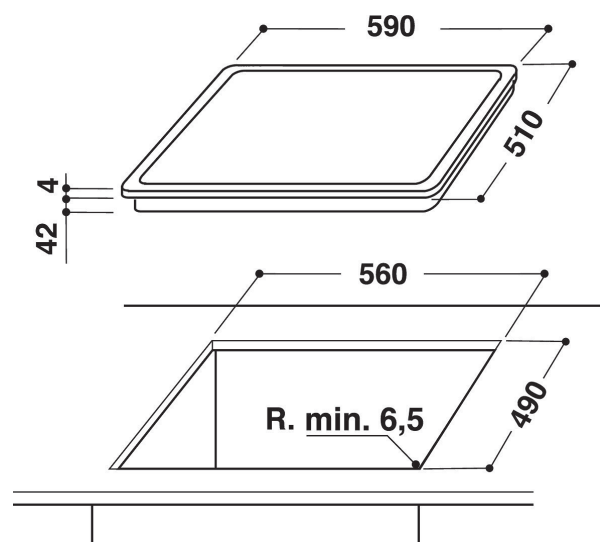

- Residual heat indicator
- Child lock
- On/Off Switch
- 60 cm hob
- Timer
- Black Glass Hob
- 4 Radiant cooking zones
- 4 Plate on Indicator
- Power on indicator
- Supply cord included
- Dimensions HxWxD: 63x580x510 mm
- Niche dimensions HxWxD: 42x560x490 mm
- Electrical Connection Rating: 2500 W
- Voltage: 230 V