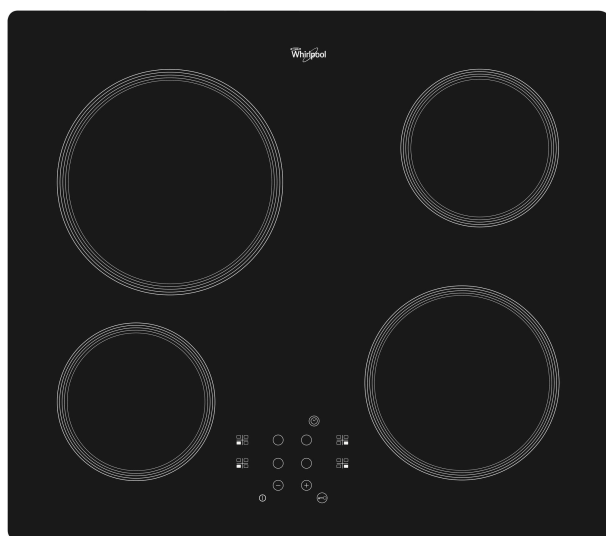

AKM 750/NE

12NC: 852420201000

GTIN (EAN) code: 8003437984792

Whirlpool

SENSING THE DIFFERENCE

Whirlpool hob - AKM 750/NE

This Whirlpool Hob features: electric power supply.

Touch control

Cooking at the press of a button. Thanks to TouchControl, the precise control of your hobs is at your finger tips. The sensor power regulation does without the 10 phases on most dials and thus allows for simpler cleaning and care for your hob.

Front Controls

Complete control over your cooking. Easily accessible and genuinely intuitive, the controls are conveniently positioned on the front panel of your hob, providing a frictionless cooking experience.

- Residual heat indicator
- Child lock
- On/Off Switch
- 60 cm hob
- Timer
- Black Glass Hob
- 4 Radiant cooking zones
- 4 Plate on Indicator
- Power on indicator
- Supply cord included
- Dimensions HxWxD: 63x580x510 mm
- Niche dimensions HxWxD: 42x560x490 mm
- Electrical Connection Rating: 2500 W
- Voltage: 230 V