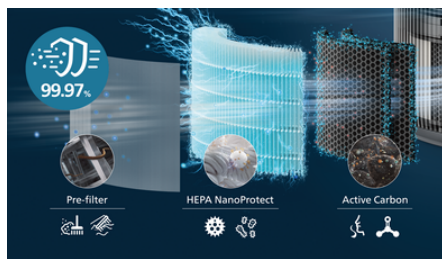

***** (10) Tested to GB21551.3-2010 with S. Albus, 30m³ chamber, 1h, Turbo mode, 3rd party lab

***** (11) Microbial Reduction Rate Test by Antimikrop with SARS-CoV-2 in 30m³ test chamber, using turbo mode for 1h.

***** (12) In 1h, in a 30 m³ room, test gas pollutants TVOC, Toluene and NO₂ at external laboratory referring to GB/T 18801-2022.

***** (13) Lifetime of filter depends on the air quality and usage.

Highlights

Big power in smaller size

Up to 1.5x more powerful than products of its size (1), thanks to its innovative double-fan design. With powerful filtration of 600 m³/h (CADR), it can easily handle large spaces of up to 156m² (2) and can clean a room of 20m² in less than 5 minutes (3).

4-layer HEPA filtration

4-layer filtration made of pre-filter, HEPA NanoProtect and double Active Carbon layer captures 99.97% of particles as small as 0.003 microns (4) – smaller than the smallest known virus!