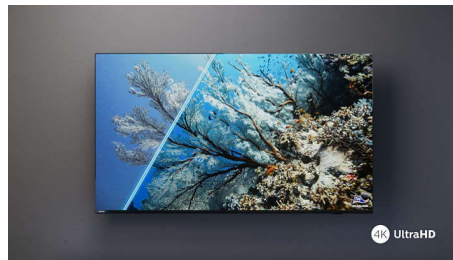

Ultra-sharp picture

No matter what you watch, this 4K LED TV gives you a bright, ultra-sharp picture with vivid

colors. Plus, the TV is compatible with all major HDR formats so you'll see more detail, even in dark and bright areas when you're streaming HDR content.