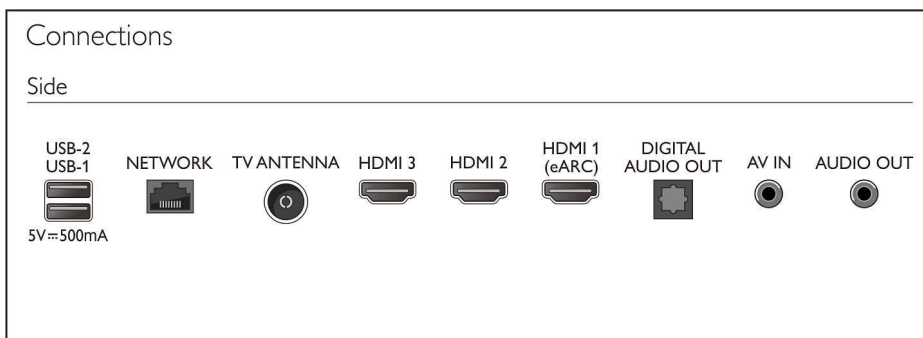

User Interaction

- Remote Control: Voice*

Sound

- Output power (RMS): 24W
- Speaker configuration: 12Wx2 speaker
- Codec: Dolby Atmos
- Sound Enhancement: Clear Sound

Connectivity

- Number of HDMI connections: 3
- Number of USBs: 2
- Wireless connection: Bluetooth 5.1, Wi-Fi 802.11ac 2x2 Dual band
- Other connections: Antenna IEC75, Digital audio out (optical), Ethernet-LAN RJ-45, AV+R/L audio input (Mini), Audio Out (3.5mm)
- HDMI eARC: Yes on HDMI1
- HDCP Support

Supported HDMI video features

- HDR: Dolby Vision, HDR10, HLG

Power

- Mains power: AC 100 -240 V 50/60Hz
- Ambient temperature: 5 °C to 35 °C
- Standby power consumption: <0.5W
- Power Saving Features: Auto switch-off timer, Picture mute (for radio)

Accessories

- Included accessories: 2 x AAA Batteries, Power cord, Quick start guide, Legal and safety brochure, Table top stand, Remote Control, User Manual

Dimensions

- Set Width: 2191 mm
- Set Height: 1256 mm
- Set Depth: 90 mm
- Product weight: 53 kg
- Set width (with stand): 2191 mm
- Set height (with stand): 1335 mm
- Set depth (with stand): 450 mm
- Product weight (+stand): 55.5 kg
- Box width: 2373 mm
- Box height: 1442 mm
- Box depth: 225 mm
- Weight incl. Packaging: 68.5 kg
- Wall mount compatible: 700 x 400 mm