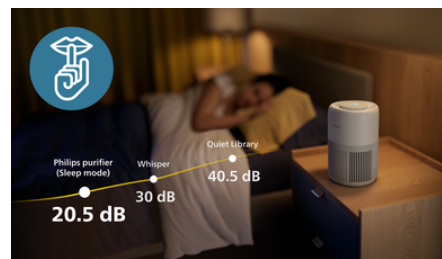

***** (11) Lifetime of filter depends on the air quality and usage.

Highlights

Purifies in under 12 minutes

Faster purification in a compact, elegant design (1). With powerful filtration of 250 m³/h (CADR), it can easily handle spaces of up to 65m² (2) and can clean a room of 20m² in less than 12minutes (3).

Enjoy undisturbed sleep with our innovative purifier. In Sleep mode, it operates at 20.5 dB (5), quieter than a whisper. Also, the digital display light is dimmed, minimizing any light disturbance.

Captures 99.97% of allergens

Dimensions of product (LxWxH): 36.4*24*23.8 cm
Weight of product: 2,5 kg
Color(s): Silk Beige

Energy efficiency

Max. power consumption: 21 W
Stand-by power consumption: <1 W

Usability

Min. sound level (Sleep mode): 20.5 dB
Max. sound level (Turbo mode): 49.5 dB
Automatic mode: Yes
Cord length: 1.5 m
Sleep mode: Yes
Manual speed settings: Yes
Air quality feedback: Color, numerical
Child lock: Yes