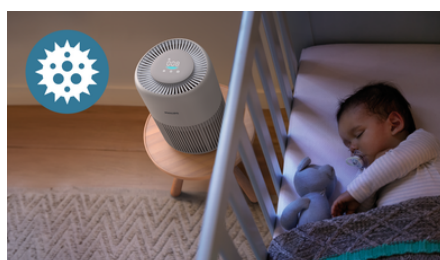

Captures viruses from the air

Removes 99.9% of airborne viruses and bacteria. Independently tested to eliminate H1N1 influenza virus (8), Staphylococcus bacteria (9), and 99.99% of Hcov-E229 coronavirus (10).