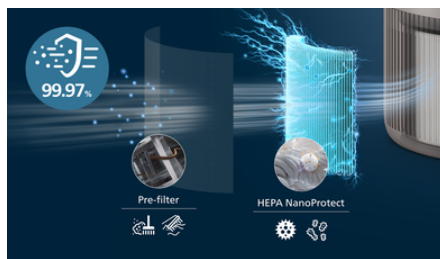

***** (9) Tested to GB21551.3-2010 with S. Albus, 30m³ chamber, 1h, Turbo mode, 3rd party lab

***** (10) Microbial reduction rate test at external lab, with appliance running in turbo mode for 1h in a test chamber with HCOV-229E virus aerosols. While related to it, HCOV-229E is not SARS-CoV-2, which causes Covid-19.

***** (11) Lifetime of filter depends on the air quality and usage.

Highlights

Purifies in under 12 minutes

Faster purification in a compact, elegant design (1). With powerful filtration of 250 m³/h (CADR), it can easily handle spaces of up to 65m² (2) and can clean a room of 20m² in less than 12minutes (3).

2-layer HEPA filtration

2-layer filtration made of pre-filter and HEPA NanoProtect captures 99.97% of particles as small as 0.003 microns (4) – smaller than the smallest known virus!

Quiet and no light disturbance