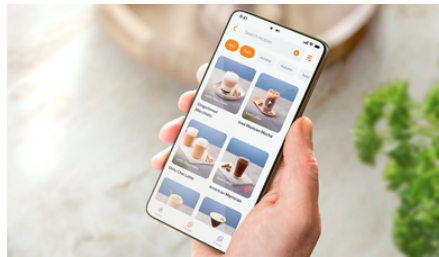

## LatteGo milk system

At the touch of a button, LatteGo automatically prepares silky smooth milk froth for your milky coffees, thanks to its powerful cyclonic frothing technology, even with your favorite plant-based milk alternatives.

## Effortless, inspired coffee with the HomeID App

Learn the ins and outs of your machine and discover new cafe-style coffee recipes on our HomeID app.