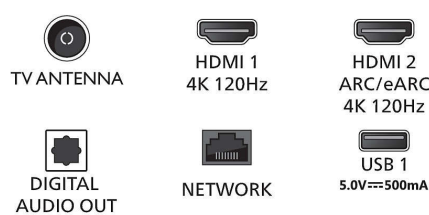

Specifications

Ambilight

- Ambilight Features: Wall colour adaptive, Lounge mode, Game Mode, Ambilight Music, AmbiWakeup, AmbiSleep, Philips Wireless Home Speakers, Ambilight Aurora, Ambilight Bootup Animation
- Ambilight Version: 3-sided

Picture/Display

- Display: 4K Ultra HD OLED
- Panel resolution: 3840 x 2160
- Native refresh rate: 120 Hz
- Picture engine: P5 AI Perfect Picture Engine
- Picture enhancement: Wide Color Gamut 97% DCI/P3, Perfect Natural Motion, Micro Dimming Perfect, Dolby Vision, A.I. PQ mode, CalMAN Ready, HDR10+ Adaptive, Filmmaker mode, HLG (Hybrid Log Gamma)

Display input resolution

- Resolution-Refresh rate: 576p-50Hz, 640x480-60Hz, 720p-50Hz,60Hz, 1920x1080p-24Hz,25Hz,30Hz,50Hz, ,60Hz,100Hz,120Hz., 2560x1440-60Hz,120Hz, 3840x2160p-24Hz,25Hz,30Hz,50Hz, , 60Hz,100Hz,120Hz.

Tuner/Reception/Transmission

- Digital TV: DVB-T/T2
- Video Playback: PAL, SECAM
- TV Program guide*: 8 day Electronic Program Guide
- Signal strength indication
- Teletext: 1000 page Hypertext
- HEVC support

Android TV

- OS: Google TV™
- Pre-installed apps: Google Play Movies*, Google Search, YouTube, Netflix, Amazon Prime Video, Disney+, YouTube Music
- Memory size(Flash): 32GB*
- Gaming cloud: Geforce Now, Stadia

Smart TV Features

- Remote Control: with Voice
- Voice assistant*: Google Assistant built-in, RC with Mic., Works with Alexa

Multimedia Applications

- Video Playback Formats: Containers: AVI, MKV, H264/MPEG-4 AVC, MPEG-1, MPEG-2, MPEG-4, VP9, HEVC (H.265), AV1

- Music Playback Formats: AAC, MP3, WAV, WMA (v2 up to v9.2), WMA-PRO (v9 and v10), FLAC
- Subtitles Formats Support: .SML, .SRT, .SSA, .SUB, .TXT, .ASS
- Picture Playback Formats: JPEG, BMP, GIF, PNG, 360 photo, HEIF

Processing