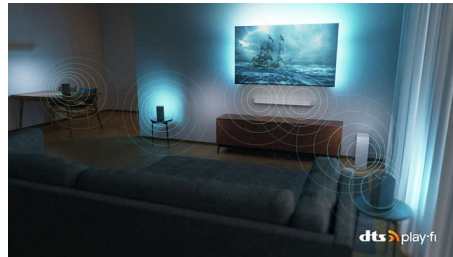

DTS Play-Fi

You get great, clear TV sound right out of the box. If you want more, Philips Wireless Home System with DTS Play-Fi lets you connect to compatible soundbars and wireless speakers around your home in seconds. You can even create a home theatre surround-sound system using your TV as a central speaker.

65OLED708/56