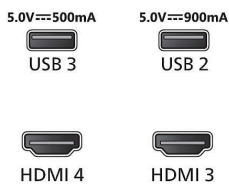

Android TV

- OS: Google TV™
- Pre-installed apps: Google Play Movies*, Google Search, YouTube, Netflix, Amazon Prime Video, Disney+, YouTube Music
- Memory size(Flash): 32GB*
- Gaming cloud: Geforce Now, Stadia

Smart TV Features

- Remote Control: with Voice
- Voice assistant*: Google Assistant built-in, RC with Mic., Works with Alexa

Multimedia Applications

- Video Playback Formats: Containers: AVI, MKV, H264/MPEG-4 AVC, MPEG-1, MPEG-2, MPEG-4, VP9, HEVC (H.265), AV1

- Music Playback Formats: AAC, MP3, WAV, WMA (v2 up to v9.2), WMA-PRO (v9 and v10), FLAC
- Subtitles Formats Support: .SML, .SRT, .SSA, .SUB, .TXT, .ASS
- Picture Playback Formats: JPEG, BMP, GIF, PNG, 360 photo, HEIF

Processing

- Processing Power: Quad Core

Sound

- Audio: 2.1 Channel, Output power : 70 Watt (RMS)
- Speaker configuration: 10Wx4 mid-high speaker, 30W sub-woofer
- Codec: AC-4, Dolby Atmos, Dolby Digital MS12 V2.6.1, DTS:X
- Sound Enhancement: A.I. Sound, Clear Dialogue, Dolby Atmos, Dolby Bass Enhancement, Dolby Volume Leveler, Night mode, A.I. EQ, DTS Play-Fi, Mimi Sound Personalization, Room Calibration

Connectivity

- Number of HDMI connections: 4
- HDMI features: 4K, Audio Return Channel
- EasyLink (HDMI-CEC): Remote control pass-

Connections

Side