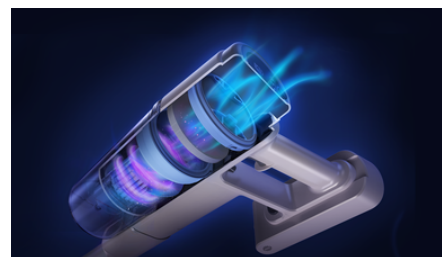

3-stage filtration system

Fine dust and dirt remains sealed inside thanks to three ultra-fine filters. So once it's removed from your floor it stays that way.