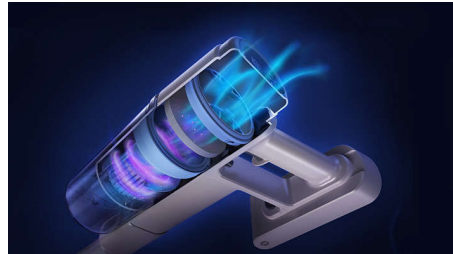

- LED nozzle exposes hidden dust, guiding every move.
- Precise nozzle slides as close as 1mm to the wall.

Easy to use

- Detachable 21.6 volt battery for extended cleaning.
- Turns into handheld vacuum for cleaning different surfaces.

LED nozzle

Make every move count with our LED nozzle. It illuminates tiny dust particles by shining light at precisely the right angle, so you'll know exactly where to clean.

Long-life battery

Clean your home in one go with a battery that lasts for up to 40 minutes in normal mode, and 12 minutes in turbo.

Precise nozzle

Remove dust and dirt from hard-to-reach places with our precise nozzle. It's designed to slide extremely close to walls and plinths, capturing stubborn particles of dirt.

3-stage filtration system