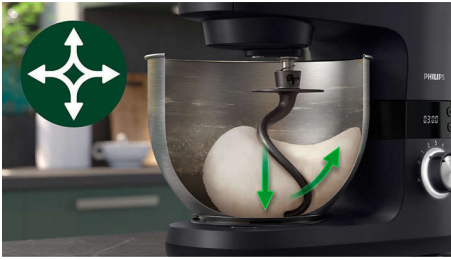

Philips Series 7000
Kitchen Machine with
accessories

Dough hook, beater & whisk

5.5L Bowl
Powerful 1000W motor
Includes blender accessory

HR7962/21

Perfect bakes from your first try

Create perfect dough in just 3 minutes*

Greater variety

- 1.5L Glass blender attachment
- Meat mincer attachment

Effortless to use

- Powerful 1000W motor
- Perfect Fit Mixing provides a seamless experience
- 8 different speed settings provide complete control
- Robust Metal Base
- Dishwasher-safe accessories make cleaning up easy

PHILIPS

Kitchen Machine with accessories
Dough hook, beater & whisk 5.5L Bowl, Powerful 1000W motor, Includes blender accessory

HR7962/21

Highlights

ProKnead Technology

A unique technology that mimics the motion of the hand by pressing and stretching the dough simultaneously, for the perfect, hassle-free elastic dough in just 3 minutes.*