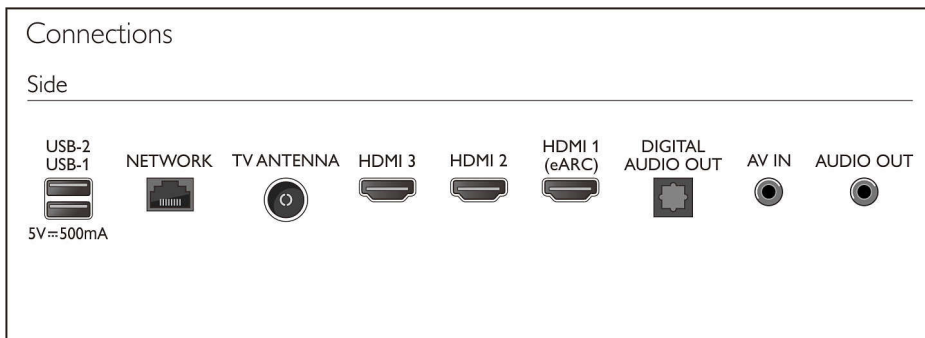

User Interaction

- Remote Control: Voice*

Sound

- Output power (RMS): 24W
- Speaker configuration: 12Wx2
- Codec: Dolby Atmos
- Sound Enhancement: Clear Sound

Connectivity

- Number of HDMI connections: 3
- Number of USBs: 2
- Wireless connection: Bluetooth 5.1, Wi-Fi 802.11ac 2x2 Dual band
- Other connections: Antenna IEC75, Digital audio out (optical), Ethernet-LAN RJ-45, AV+R/L audio input (Mini), Audio Out (3.5mm)
- HDMI eARC: Yes on HDMI1
- HDCP Support

Supported HDMI video features

- HDR: Dolby Vision, HDR10, HLG

Power

- Mains power: AC 100 -240 V 50/60Hz
- Ambient temperature: 5 °C to 35 °C
- Standby power consumption: <0.5W
- Power Saving Features: Auto switch-off timer, Picture mute (for radio)

Accessories

- Included accessories: 2 x AAA Batteries, Power cord, Quick start guide, Legal and safety brochure, Table top stand, Remote Control, User Manual

Dimensions

- Set Width: 1567 mm
- Set Height: 883 mm
- Set Depth: 94 mm
- Product weight: 20 kg
- Set width (with stand): 1567 mm
- Set height (with stand): 940 mm
- Set depth (with stand): 324 mm
- Product weight (+stand): 21 kg
- Box width: 1700 mm
- Box height: 1008 mm
- Box depth: 140 mm
- Weight incl. Packaging: 27 kg
- Wall mount dimensions: 300 x 300 mm