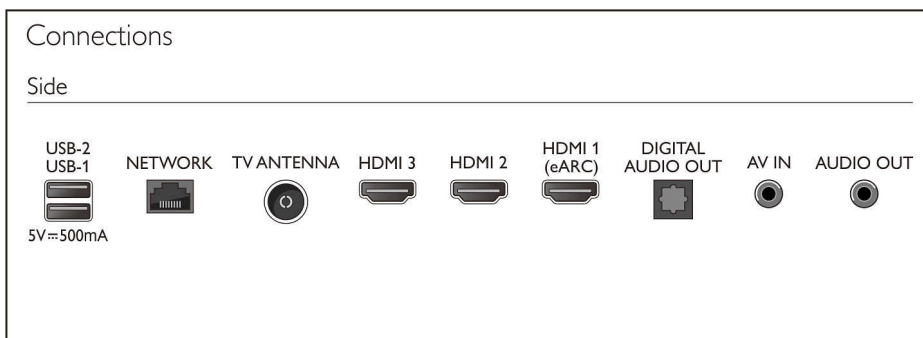

User Interaction

- Remote Control: Voice*

Sound

- Output power (RMS): 16W
- Speaker configuration: 8Wx2 speaker
- Codec: Dolby Atmos
- Sound Enhancement: Clear Sound

Connectivity

- Number of HDMI connections: 3
- EasyLink (HDMI-CEC)
- Number of USBs: 2
- Wireless connection: Bluetooth 5.1, Wi-Fi 802.11ac 2x2 Dual band
- Other connections: Antenna IEC75, Digital audio out (optical), Ethernet-LAN RJ-45, AV+R/L audio input (Mini), Audio Out (3.5mm)
- HDMI eARC: Yes on HDMI1
- HDCP Support

Supported HDMI video features

- HDR: Dolby Vision, HDR10, HLG

Power

- Mains power: AC 100 -240 V 50/60Hz
- Ambient temperature: 5 °C to 35 °C
- Standby power consumption: <0.5W
- Power Saving Features: Auto switch-off timer, Picture mute (for radio)

Accessories

- Included accessories: 2 x AAA Batteries, Power cord, Quick start guide, Legal and safety brochure, Table top stand, Remote Control, User Manual

Dimensions

- Set Width: 1669 mm
- Set Height: 967 mm
- Set Depth: 105 mm
- Product weight: 29 kg
- Set width (with stand): 1669 mm
- Set height (with stand): 1021 mm
- Set depth (with stand): 353 mm
- Product weight (+stand): 29.5 kg
- Box width: 1840 mm
- Box height: 1095 mm
- Box depth: 173 mm
- Weight incl. Packaging: 38 kg
- Wall mount dimensions: 500 x 300 mm