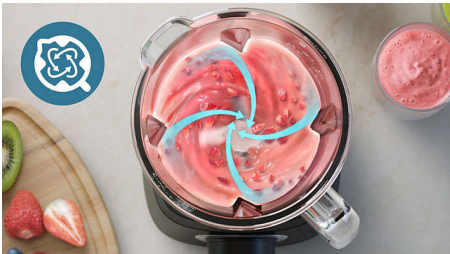

Highlights

HR3033/00

1200 W ProBlend Plus motor

50% more power* makes velvety smooth drinks, soups, and sauces from even the hardest ingredients, like frozen fruit, ice, and nuts.

New ProBlend Plus blades

Extended blades are longer and thicker to crush and blend even the hardest ingredients.

ProBlend Plus ribbed glass jar

Ribs in the glass guide your ingredients into the vortex for optimal circulation and ideal results.

Thick frozen-fruit smoothies

Make velvety smoothies and smoothie bowls from frozen fruit with little or no liquid needed. Use the tamper to push ingredients down and keep them circulating until you reach the perfect consistency.