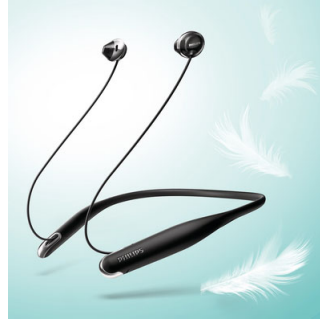

Streamlined design

- Sleek metallic gloss accents
- Never miss a call with vibration mode
- Remote control for handsfree calls and music

Pure clarity

- High-power drivers deliver clear sound
- Bass tube for rich bass

PHILIPS

Wireless Bluetooth® headphones
12.2mm drivers/ open-back In-ear

SHB4205BK/00

Highlights

Bass tube

Innovative bass tubes in the earbud increase air flow to deliver deep, rich bass.

Clear sound

High-power 12.2 mm drivers are tuned to reproduce clear, crisp sound.

Handsfree calls

The easy-to-use remote control allows you to play/pause tracks and answer calls with a simple push of a button.

Lightweight neckband

Super slim neckband is designed to fit everyone. So light you'll forget you're wearing them.

Metallic finish

Iconic design with fresh, modern high-gloss accents.

Vibration mode

The neckband vibrates when calls come in, so you'll never miss a call.

Ergonomic fit

So slim you can barely feel them in your ears, Hyprlite headphones deliver your music in weightless comfort.