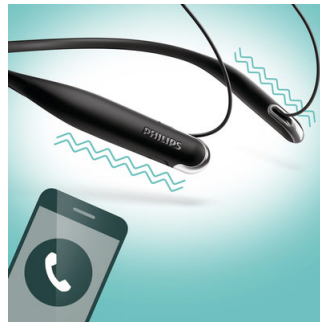

PHILIPS

Wireless Bluetooth® headphones
12.2mm drivers/ open-back In-ear

SHB4205BK/00

Highlights

Bass tube

Innovative bass tubes in the earbud increase air flow to deliver deep, rich bass.

Clear sound

High-power 12.2 mm drivers are tuned to reproduce clear, crisp sound.

Handsfree calls

The easy-to-use remote control allows you to play/pause tracks and answer calls with a simple push of a button.

Lightweight neckband

Super slim neckband is designed to fit everyone. So light you'll forget you're wearing them.

Metallic finish

Iconic design with fresh, modern high-gloss accents.

Vibration mode

The neckband vibrates when calls come in, so you'll never miss a call.

Ergonomic fit

So slim you can barely feel them in your ears, Hyprlite headphones deliver your music in weightless comfort.