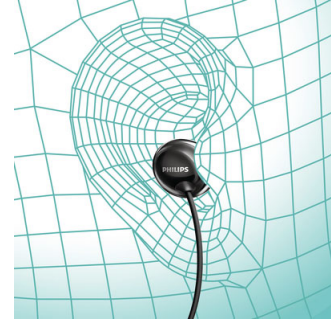

Metallic finish

Iconic design with fresh, modern high-gloss accents.

Vibration mode

The neckband vibrates when calls come in, so you'll never miss a call.

Ergonomic fit

So slim you can barely feel them in your ears, Hyprlite headphones deliver your music in weightless comfort.