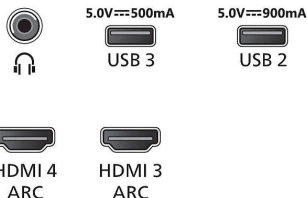

Design

- Remote control: with Muirhead leather

Dimensions

- Set Width: 1225 mm
- Set Height: 701.4 mm
- Set Depth: 68.0 mm
- Product weight: 18.3 kg
- Set width (with stand): 1225 mm
- Set height (with stand): 771 mm
- Set depth (with stand): 236.0 mm
- Product weight (+stand): 21.4 kg
- Box width: 1400.0 mm
- Box height: 860.0 mm
- Box depth: 160.0 mm
- Weight incl. Packaging: 27.0 kg
- Wall mount compatible: 300 x 300 mm

Connections

Side

Down

Issue date 2023-07-29

Version: 5.0.1

EAN: 87 18863 03543 6

© 2023 Koninklijke Philips N.V.
All Rights reserved.

Specifications are subject to change without notice.
Trademarks are the property of Koninklijke Philips N.V. or their respective owners.