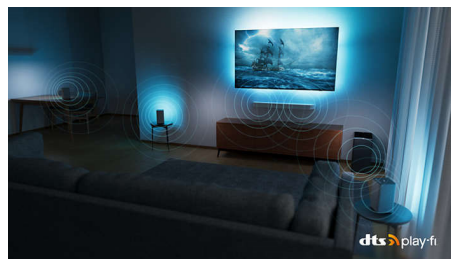

DTS Play-Fi compatible

Philips Wireless Home System powered by DTS Play-Fi lets you connect to compatible

soundbars and wireless speakers around your home in seconds. Listen to movies in the kitchen. Play music anywhere. You can even create a home-theater surround-sound system using your Philips TV as a central speaker.