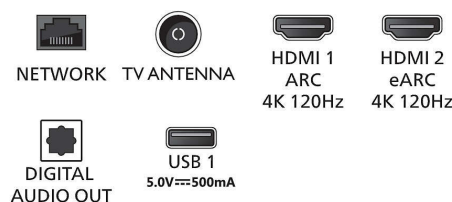

Power

- Mains power: AC 220 - 240 V 50/60Hz
- Standby power consumption: $\leq 0.5W$
- Power Saving Features: Auto switch-off timer, Light sensor, Picture mute (for radio), Eco mode

Accessories

- Included accessories: 2 x AAA Batteries, Legal and safety brochure, Power cord, Quick start guide, Remote Control, Table top stand

Design

- Remote control: with Muirhead leather

Dimensions

- Set Width: 1225 mm
- Set Height: 701.4 mm
- Set Depth: 68.0 mm
- Product weight: 18.3 kg
- Set width (with stand): 1225 mm
- Set height (with stand): 771 mm
- Set depth (with stand): 236.0 mm
- Product weight (+stand): 21.4 kg
- Box width: 1400.0 mm
- Box height: 860.0 mm
- Box depth: 160.0 mm
- Weight incl. Packaging: 27.0 kg
- Wall mount compatible: 300 x 300 mm

Connections

Side

Down

Issue date 2023-07-29

Version: 5.0.1

EAN: 87 18863 03543 6

© 2023 Koninklijke Philips N.V.
All Rights reserved.

Specifications are subject to change without notice.
Trademarks are the property of Koninklijke Philips N.V. or their respective owners.