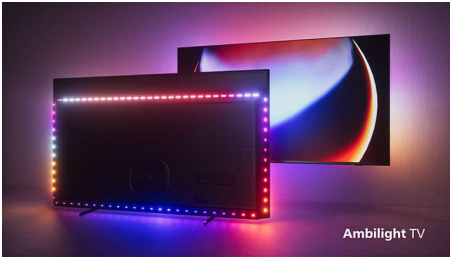

55OLED807/56

Highlights

4-sided Ambilight

With Ambilight, the incredible experience of watching a Philips OLED TV gets even better! LED lights on all four sides of the TV glow and change color in perfect sync with the colors of the on-screen action-or your music. It's so warm and immersive, you'll wonder how you enjoyed TV without it.

Philips OLED TV

Want to feel the full power of every scene? The lifelike picture of your Philips OLED TV always looks great, even if viewed at an angle. Blacks are always black, never gray, and you'll see every detail in shadows or bright areas. All major HDR formats are supported-you'll immerse like never before.