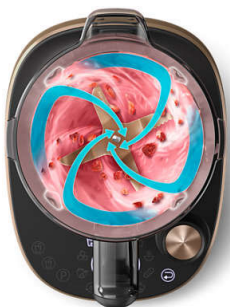

HR3770/00

Highlights

Flip & Juice™ Technology

New Philips Flip & Juice Blender is our first high speed blender with juicing module. Thanks to revolutionary jar design and integrated filter, you get your drink with a texture adjusted to your family's preferences. From perfectly silky smoothies to clear or pulpy juices, our most advanced blender offers the widest variety. It combines blending and juicing in one solution, saves space in your kitchen.

ProBlend Ultra Technology

ProBlend Ultra technology combines 3 features custom-designed to work perfectly together for ultimate variety of taste and texture just as you like it every time.

ProBlend Ultra jar

ProBlend Ultra jar is designed with one-of-a-kind ribs to continuously guide ingredients back into the blending flow, so that all

ingredients are back in the blade area for optimal blending results

ProBlend Ultra motor