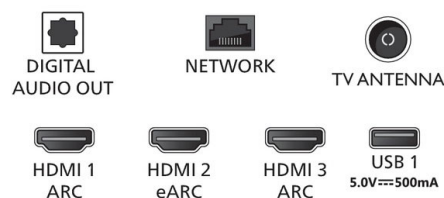

Connections

Side

Down

Issue date 2022-11-27

Version: 7.1.1

12 NC: 8670 001 85749
EAN: 87 18863 03622 8

© 2022 Koninklijke Philips N.V.
All Rights reserved.

Specifications are subject to change without notice.
Trademarks are the property of Koninklijke Philips N.V.
or their respective owners.

www.philips.com

* EPG and actual visibility (up to 8 days) is country and operator dependent.

* Android App offerings vary per country. For more details please visit your local Google Play Store.

* Philips TV Remote app and related functionalities vary per TV model, operator, and country, as well as smart device model and OS. For more details please visit: www.philips.com/TVRemoteapp.

* Amazon Prime is available in selected languages and countries.

* Google Assistant is available on Philips Android TVs running on Android O (8) or higher OS version. Google Assistant is available in selected languages and countries.

* Netflix subscription required. Subject to terms at <https://www.netflix.com>

* Amazon, Alexa and all related logos are trademarks of Amazon.com, Inc. or its affiliates. Amazon Alexa is available in selected languages and countries.

* Disney+ subscription required. Subject to terms at <https://www.disneyplus.com> (c) 2020 Disney and its related entities.

* Disney+ is available in selected languages and countries.
* Image depicted on the website are non-contractual pictures. Please always refer to the actual TV that are sold in the retail or stores.

* Memory size (Flash) : 32G, the actual available disc space may differ (dependent on e.g. (pre-)installed apps, installed operating system, etc.)