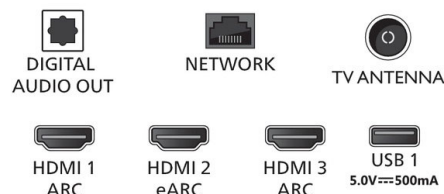

Connections

Side

Down

Issue date 2022-11-27

Version: 7.1.1

12 NC: 8670 001 85752
EAN: 87 18863 03624 2

© 2022 Koninklijke Philips N.V.
All Rights reserved.

Specifications are subject to change without notice.
Trademarks are the property of Koninklijke Philips N.V.
or their respective owners.

www.philips.com

- EPG and actual visibility (up to 8 days) is country and operator dependent.
- Android App offerings vary per country. For more details please visit your local Google Play Store.
- Philips TV Remote app and related functionalities vary per TV model, operator, and country, as well as smart device model and OS. For more details please visit: www.philips.com/TVRemoteapp.
- Amazon Prime is available in selected languages and countries.
- Google Assistant is available on Philips Android TVs running on Android O (8) or higher OS version. Google Assistant is available in selected languages and countries.
- Netflix subscription required. Subject to terms at <https://www.netflix.com>
- Amazon, Alexa and all related logos are trademarks of Amazon.com, Inc. or its affiliates. Amazon Alexa is available in selected languages and countries.
- Disney+ subscription required. Subject to terms at <https://www.disneyplus.com> (c) 2020 Disney and its related entities. Disney+ is available in selected languages and countries.
- Image depicted on the website are non-contractual pictures. Please always refer to the actual TV that are sold in the retail or stores.
- Memory size (Flash) : 32G, the actual available disc space may differ (dependent on e.g. (pre-)installed apps, installed operating system, etc.)