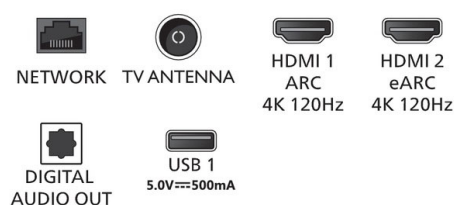

Down

Issue date 2022-10-26

Version: 5.0.1

12 NC: 8670 001 85238
EAN: 87 18863 03595 5

© 2022 Koninklijke Philips N.V.
All Rights reserved.

Specifications are subject to change without notice.
Trademarks are the property of Koninklijke Philips N.V.
or their respective owners.

www.philips.com

* EPG and actual visibility (up to 8 days) is country and operator dependent.

* Android App offerings vary per country. For more details please visit your local Google Play Store.

* Philips TV Remote app and related functionalities vary per TV model, operator, and country, as well as smart device model and OS. For more details please visit: www.philips.com/TVRemoteapp.

* Google Assistant is available on Philips Android TVs running on Android O (8) or higher OS version. Google Assistant is available in selected languages and countries.

* Amazon Prime is available in selected languages and countries.

* Amazon, Alexa and all related logos are trademarks of Amazon.com, Inc. or its affiliates. Amazon Alexa is available in selected languages and countries.

* Netflix subscription required. Subject to terms at <https://www.netflix.com>

* Disney+ subscription required. Subject to terms at <https://www.disneyplus.com> (c) 2020 Disney and its related entities.

* Disney+ is available in selected languages and countries.
* Image depicted on the website are non-contractual pictures. Please always refer to the actual TV that are sold in the retail or stores.

* Memory size (Flash) : 32G, the actual available disc space may differ (dependent on e.g. (pre-)installed apps, installed operating system, etc.)