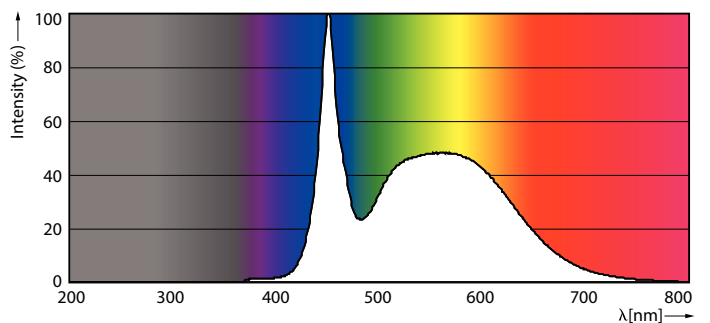

LEDtube 220-240V G13 6500k