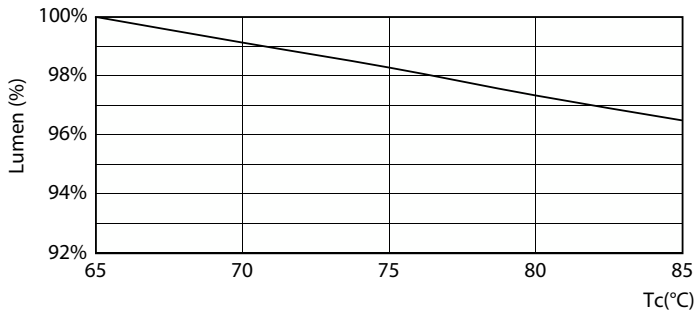

MASTER Value LEDtube T8

Photometric data

LEDtube 220-240V G13 5ft 3100lm 6500k

Lifetime

LumenVsTc