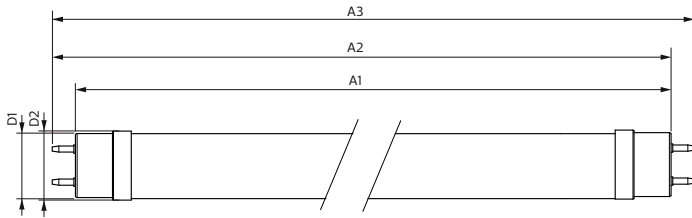

MASTER Value LEDtube T8

Controls and dimming

Dimmable	No

Mechanical and housing

Bulb Finish	Frosted
Bulb Material	Glass
Product Length	1500 mm
Bulb Shape	Tube, double-ended

Approval and application

Energy Efficiency Class	D
Energy Saving Product	Yes
Approval Marks	RoHS compliance TUV CE marking KEMA Keur certificate
Energy Consumption kWh/1000 h	21 kWh

EPREL Registration Number	1095870

Product data

Full product code	871869964695000
Order product name	MASTER LEDtube VLE 1500mm HO 20.5W 865 T8
EAN/UPC - Product	8718699646950
Order code	929002021902
Numerator - Quantity Per Pack	1
Numerator - Packs per outer box	10
Material Nr. (12NC)	929002021902
Net Weight (Piece)	0.250 kg

Dimensional drawing

Product	D1	D2	A1	A2	A3
MASTER LEDtube VLE 1500mm HO 20.5W 865 T8	25.8 mm	28 mm	1498.7 mm	1505.8 mm	1512.9 mm

MASTER LEDtube VLE 1500mm HO 20.5W 865 T8

Photometric data