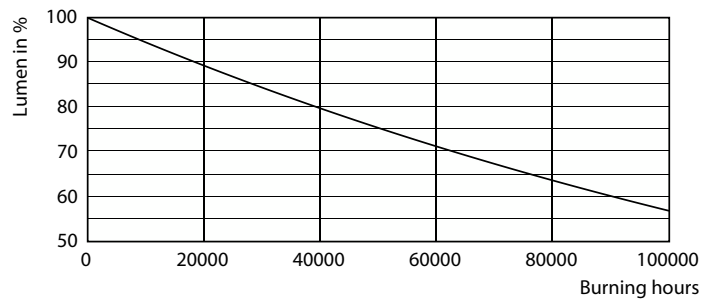

Bulb Finish	Frosted
Bulb Material	Glass
Product Length	1500 mm
Bulb Shape	Tube, double-ended

Approval and application

Energy Efficiency Class	D
Energy Saving Product	Yes
Approval Marks	RoHS compliance TUV CE marking KEMA Keur certificate
Energy Consumption kWh/1000 h	21 kWh

LEDtube 220-240V G13 6500k

MASTER Value LEDtube T8

Photometric data

LEDtube 220-240V G13 5ft 3100lm 6500k

Lifetime

LumenVsTc

FailureRate

LifetimeVsTc