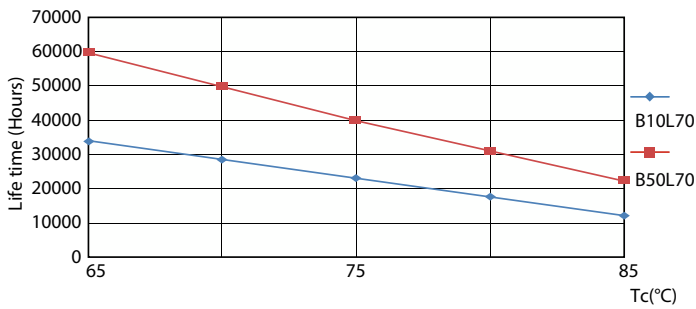

LifetimeVsTc

Lumen Maintenance Diagram