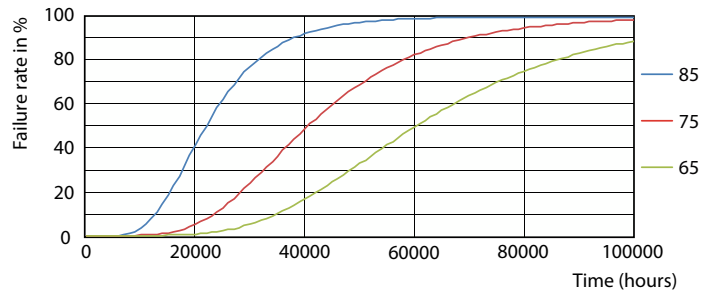

LEDtube 220-240V G13 6500k

MASTER Value LEDtube T8

Photometric data

LEDtube 220-240V G13 5ft 3100lm 6500k

Lifetime

LumenVsTc

FailureRate

LifetimeVsTc