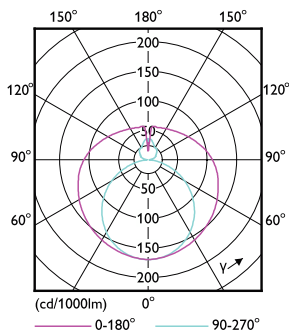

Bulb Finish	Frosted
Bulb Material	Glass
Product Length	1500 mm
Bulb Shape	Tube, double-ended

Approval and application

Energy Efficiency Class	D
Energy Saving Product	Yes
Approval Marks	RoHS compliance TUV CE marking KEMA Keur certificate
Energy Consumption kWh/1000 h	21 kWh

Dimensional drawing

Product	D1	D2	A1	A2	A3
MASTER LEDtube VLE 1500mm HO 20.5W 865 T8	25.8 mm	28 mm	1498.7 mm	1505.8 mm	1512.9 mm

MASTER LEDtube VLE 1500mm HO 20.5W 865 T8

Photometric data

Light Distribution Diagram