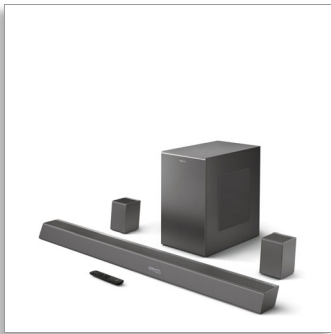

Philips  
Soundbar 5.1.2 with  
wireless subwoofer

**Dolby Atmos®**

2 rear speakers  
780 W max. Wireless subwoofer  
Works with voice assistants

TAB8967

## Fully immersive sound for movies, music, and more

This 5.1.2 soundbar puts you right in the middle of the action. Movies, music and more come to life with crystal audio clarity. A powerful subwoofer and two rear speakers connect wirelessly for fully immersive surround sound.

## Epic sound

This soundbar brings 5.1.2 channels and 390W of dynamic sound to everything you watch or listen to. The rear speakers and up-firing speakers render true surround sound with depth and height, bathing you in enthralling sound.

## Low profile. Easy placement

The distinctive geometric design has a low profile, making this soundbar easy to place under or alongside your TV. The included wall brackets keep your options open, and the powerful wireless subwoofer and rear speakers look great when placed.