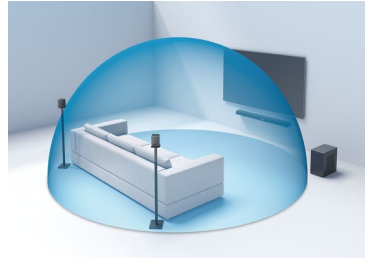

## Epic sound

This soundbar brings 5.1.2 channels and 390W of dynamic sound to everything you watch or listen to. The rear speakers and up-firing speakers render true surround sound with depth and height, bathing you in enthralling sound.

## Surround sound placement

Achieve fully immersive cinema and concert surround sound with the subwoofer and two rear speakers. A cable connects the rear speakers. Plug them into a power socket and then connect them wirelessly to the soundbar.

## Low profile. Easy placement

The distinctive geometric design has a low profile, making this soundbar easy to place under or alongside your TV. The included wall brackets keep your options open, and the powerful wireless subwoofer and rear speakers look great when placed.