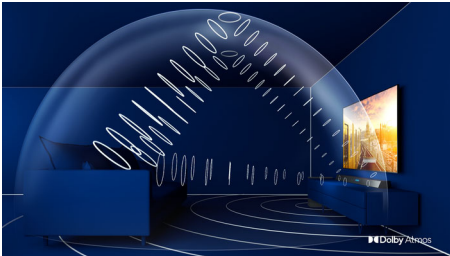

Dolby Atmos

Increase the drama no matter what you watch. Dolby Atmos gives you an incredibly immersive audio experience. Your favorite

movies and shows will sound breathtakingly real as sound flows above and all around you.