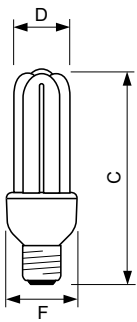

Controls and dimming	
Dimmable	No

Mechanical and housing

Bulb Shape Stick

Approval and application

Mercury (Hg) Content (Max) 2 mg

Mercury (Hg) Content (Nom) 1.5 mg

Energy Consumption kWh/1000 h 18 kWh

Product data

Material Nr. (12NC) 929689243801

Copy Net Weight (Piece) 0.095 kg

Dimensional drawing

GENIE 18W CDL E27 220-240V 1PF/6

GENIE 18W CDL E27 220-240V 1PF/6

Product

GENIE 18W CDL E27 220-240V 1PF/6

Product