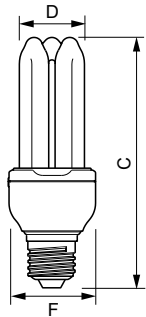

Controls and dimming	
Dimmable	No

Mechanical and housing

Bulb Shape Stick

Approval and application

Mercury (Hg) Content (Max) 2 mg

Mercury (Hg) Content (Nom) 1.5 mg

Energy Consumption kWh/1000 h 18 kWh

Product data

Material Nr. (12NC) 929689243801

Copy Net Weight (Piece) 0.095 kg

Dimensional drawing

GENIE 18W CDL E27 220-240V 1PF/6

GENIE 18W CDL E27 220-240V 1PF/6

Product

GENIE 18W CDL E27 220-240V 1PF/6

Product