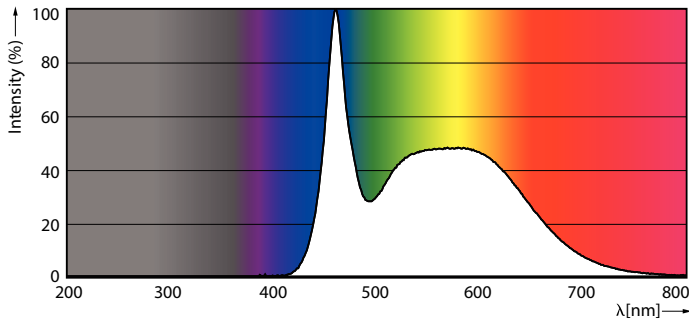

Photometric data

LEDbulb ECC 6W A60 E27 865 FR