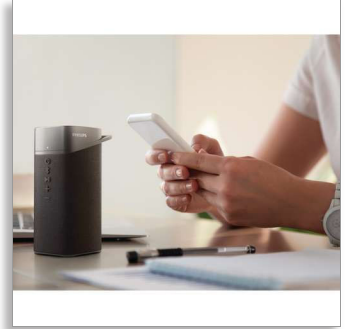

Philips
Wireless speaker

Bluetooth®
5 W Output Power
10 hours play time

TAS3505

At home anywhere

Morning tunes in the bathroom. Inspiring podcasts in the home office. With its wool-blend speaker fabric and embossed buttons, this stylish bluetooth speaker always looks the part. You get surprisingly rich sound, and 10 hours play time.

Elegant, tactile design

- Form and function in perfect harmony
- Kvadrat speaker fabric. Designed to let the sound through
- Embossed buttons for vol, Bluetooth pairing, and more

Plays well in any room

- 1.75" full-range driver
- Passive radiator for strong bass
- 10 hours play time. 2.5 hours charging time
- Bluetooth 5.0. Up to 20 m wireless range

From bathroom to kitchen

- Carry handle. Easy to move
- Built-in mic for hands-free calls
- IPX7-rated speaker driver. For peace of mind*
- Dimensions: 120x56x56 mm

reddot winner 2020

PHILIPS

Wireless speaker
Bluetooth® 5 W Output Power, 10 hours play time