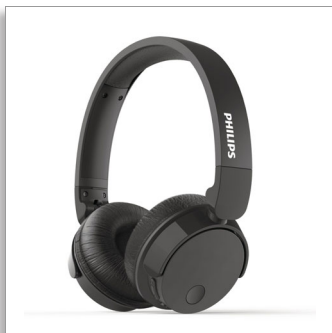

Philips BASS+
Wireless noise cancelling
headphones

32mm drivers/closed-back

On-ear
Soft ear cushions
Full folding

TABH305BK

Big bold bass. No distractions.

Tune in to your sounds with big, bold bass. Tune out distractions with Active Noise Canceling (ANC). These wireless on-ear headphones are all about the beats you love. A single charge gives you up to 15 hours play time, even with ANC on.

Big bold bass. No distractions.

- 15 hours play time with Active Noise Canceling (ANC) on
- 18 hours play time with ANC off
- Big bass. 32 mm neodymium acoustic drivers
- 2 hours charging time via USB

Easy to carry. Easy to wear.

- Lightweight, adjustable headband
- Soft ear cups that can be angled for maximum comfort
- Flat-fold design for easy storage in your pocket or bag
- Weight is just 145.5 g. Feel light. Listen heavy

Voice control. Music or calls.

- Multi-function button. Easily control music and calls
- A double button-press wakes your phone's voice assistant

PHILIPS

Wireless noise cancelling headphones
32mm drivers/closed-back On-ear, Soft ear cushions, Full folding