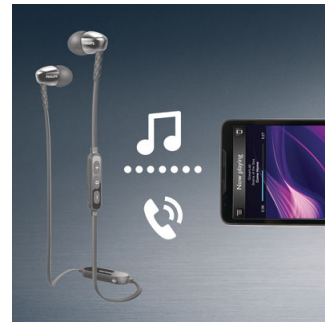

SHB3595WT/10

Highlights

Bluetooth technology

Pair your headphones with any Bluetooth device for crystal clear music enjoyment – wirelessly.

Efficient 8.6mm drivers

Compact and efficient 8.6mm speaker drivers deliver precise sound with powerful bass, for enhanced listening enjoyment on the go.

Oval sound tube inserts

Oval sound tube inserts seals out ambient noise, while its semi-closed structure deliver enhanced bass performance.

Choice of 3 pairs of ear caps

Ear caps come in a choice of 3 sizes – small, medium and large – for a personalized and perfect fit.

Ergonomic oval sound tube

The oval shape of the sound tube came about based on extensive research on the human ear. Designed to fit any ear comfortably, the ergonomic shape ensures optimal fit and comfort for total music enjoyment.

Wireless music and calls

Pair your smart device with your headphones using Bluetooth and enjoy the freedom of crystal clear music and phone calls – without the hassle of cables. Change tracks and answer calls with the easy to use remote control.