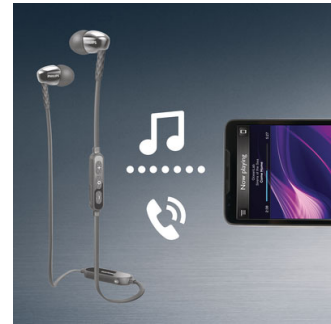

SHB3595BK/10

Highlights

Bluetooth technology

Pair your headphones with any Bluetooth device for crystal clear music enjoyment – wirelessly.

Choice of 3 pairs of ear caps

Ear caps come in a choice of 3 sizes – small, medium and large – for a personalized and perfect fit.

Efficient 8.6mm drivers

Compact and efficient 8.6mm speaker drivers deliver precise sound with powerful bass, for enhanced listening enjoyment on the go.

Ergonomic oval sound tube

The oval shape of the sound tube came about based on extensive research on the human ear. Designed to fit any ear comfortably, the ergonomic shape ensures optimal fit and comfort for total music enjoyment.

Oval sound tube inserts

Oval sound tube inserts seals out ambient noise, while its semi-closed structure deliver enhanced bass performance.

Wireless music and calls

Pair your smart device with your headphones using Bluetooth and enjoy the freedom of crystal clear music and phone calls – without the hassle of cables. Change tracks and answer calls with the easy to use remote control.