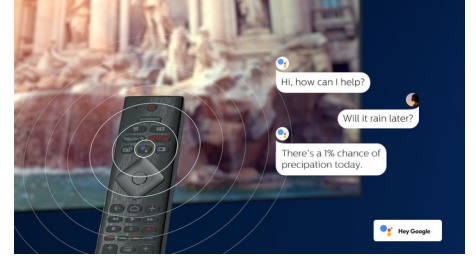

Google Assistant

Control your Philips Android TV with your voice. Want to play a game, watch Netflix, or find content and apps in the Google Play store? Just tell your TV. You can even command all Google Assistant-compatible smart home devices-like dimming the lights and setting the thermostat on movie night. Without leaving the sofa.

Dolby Vision Atmos

androidtv

4K UltraHD