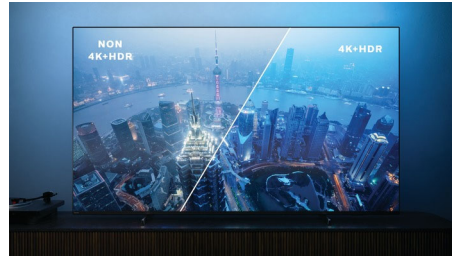

Supports all major HDR formats

Your Philips 4K UHD TV is compatible with all major HDR formats, including Dolby Vision. Whether it's a must-watch series or the latest video game, shadows will be deeper. Bright surfaces will shine. Colors will be truer.

70PUT7906/56

Slim, attractive design

Looking for a TV that fits with your room? This 4K smart TV is dressed for the occasion! The virtually bezel-free screen goes with just about any interior scheme. While the slim feet make it seem as if the screen is floating above your TV unit or table.