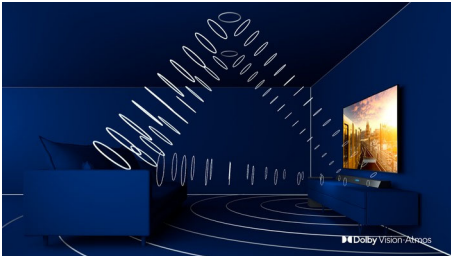

- Cinematic vision and sound. Dolby Vision and Dolby Atmos

Content at your command.

- Simply smart. Android TV.
- Google Assistant. Control the TV with your voice.

PHILIPS

4K UHD LED Android TV

3-sided Ambilight TV Major HDR formats supported, Dolby Vision and Dolby Atmos, 177 cm (70") Android TV

Highlights

3-sided Ambilight

With Philips Ambilight every moment feels closer. Intelligent LEDs around the edge of the TV respond to the on-screen action and emit an immersive glow that's simply captivating. Experience it once and wonder how you enjoyed TV without it.

Dolby Vision + Dolby Atmos

Support for Dolby's premium sound and video formats means the HDR content you watch will look-and sound-glorious. You'll enjoy a picture that reflects the director's original intentions and experience spacious sound with real clarity and depth.