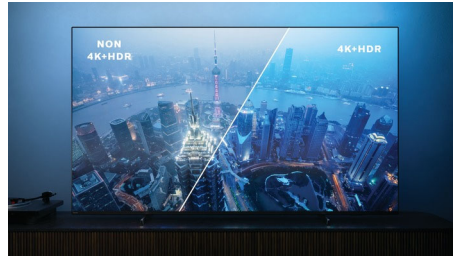

Supports all major HDR formats

Your Philips 4K UHD TV is compatible with all major HDR formats, including Dolby Vision. Whether it's a must-watch series or the latest video game, shadows will be deeper. Bright surfaces will shine. Colors will be truer.

55PUT7906/56

Slim, attractive design

Looking for a TV that fits with your room? This 4K smart TV is dressed for the occasion! The virtually bezel-free screen goes with just about any interior scheme. While the slim feet make it seem as if the screen is floating above your TV unit or table.