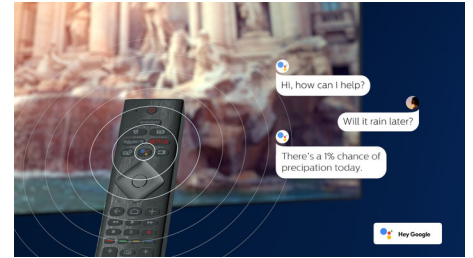

Google Assistant

Control your Philips Android TV with your voice. Want to play a game, watch Netflix, or find content and apps in the Google Play store? Just tell your TV. You can even command all Google Assistant-compatible smart home devices-like dimming the lights and setting the thermostat on movie night. Without leaving the sofa.

Dolby Vision Atmos

androidtv

4K UltraHD