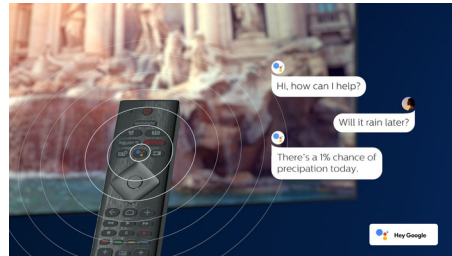

Voice assistant

Control your Philips Android TV with your voice. Want to play a game, watch Netflix, or find content and apps in the Google Play store? Just tell your TV. You can even command all Google Assistant-compatible smart home devices, like dimming the lights and setting the thermostat on movie night. Without leaving the sofa. The days of searching for the TV remote are over. Now you can use your voice to control your Philips smart TV via Alexa-enabled devices, like Amazon Echo. Turn your TV on, change the channel, switch to your gaming console and more with Alexa.