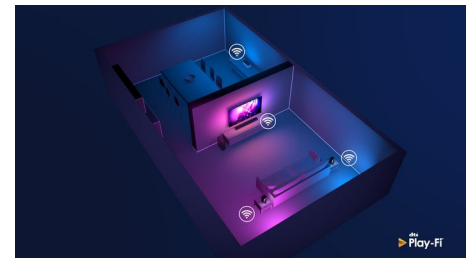

DTS Play-Fi

With DTS Play-Fi on your Philips TV you can connect to compatible speakers in any room. Got wireless speakers in the kitchen? Listen to the movie while you make a snack, or keep up with the sports commentary while you get everyone a drink.