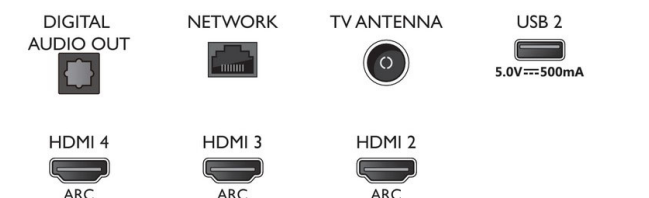

Power

- Mains power: AC 220 V~ 50/60Hz
- Ambient temperature: 5 °C to 35 °C
- Power Saving Features: Auto switch-off timer, Light sensor, Picture mute (for radio)

Sound

- Output power (RMS): 50W
- Sound Enhancement: Clear Sound, Smart Sound, Auto Volume Leveler, Dolby Atmos
- Speaker configuration: 10Wx2+15W x2 Woofer

Dimensions

- Box dimensions (W x H x D): 2101 x 1305 x 491 mm
- Set dimensions (W x H x D): 1929 x 1107.8 x 96 mm
- Set dimensions with stand (W x H x D): 1929 x 1170 x 372 mm
- Product weight: 49 kg
- Product weight (+stand): 50.8 kg
- Weight incl. Packaging: 68.6 kg
- VESA wall mount compatible: 600 x 400 mm

Accessories

- Included accessories: Quick start guide, Legal and safety brochure, Power cord, Table top stand, Remote Control
- Included batteries: 2 x AAA Batteries

Android TV

- Memory size(Flash): 16GB*
- OS: Android TV™ 9 (Pie)
- Pre-installed apps: Google Play Movies*, Google Play Music*, Google Search, YouTube, Netflix, Amazon Prime Video

Ambilight

- Ambilight Version: 3-sided
- Ambilight Features: Ambilight Music, AmbiSleep, AmbiWakeup, Built in Ambilight+hue, Game Mode, Lounge mode, Wall colour adaptive

Smart TV Features

- Voice assistant*: Google Assistant built-in, RC with Mic., Works with Alexa

Smart TV

- SmartTV apps*: Netflix, YouTube

Connections

Side

Bottom

Issue date 2021-02-16

Version: 7.0.1

12 NC: 8670 001 74064
EAN: 87 18863 02784 4

© 2021 Koninklijke Philips N.V.
All Rights reserved.

Specifications are subject to change without notice.
Trademarks are the property of Koninklijke Philips N.V.
or their respective owners.

www.philips.com

* EPG and actual visibility (up to 8 days) is country and operator dependent.
* Android App offerings vary per country. For more details please visit your local Google Play Store.
* The TV supports DVB reception for 'Free to air' broadcast. Specific DVB operators may not be supported. An up to date list can be found in the FAQ section of the Philips support website. For some operators Conditional Access and subscription are required. Contact your operator for more information.
* Philips TV Remote app and related functionalities vary per TV model, operator, and country, as well as smart device model and OS. For more details please visit: www.philips.com/TVRemoteapp.
* Smart TV app offerings vary per TV model and country. For more details please visit: www.philips.com/smarttv.
* Please note that your Amazon Apps may not always be available in your country. (Currently Amazon apps works only in UK, Germany, Austria)
* Its functionality is subject to ChromeCast built-in apps and smart devices. For more details, please visit ChromeCast built-in product pages.
* Image depicted on the website are non-contractual pictures. Please always refer to the actual TV that are sold in the retail or stores.