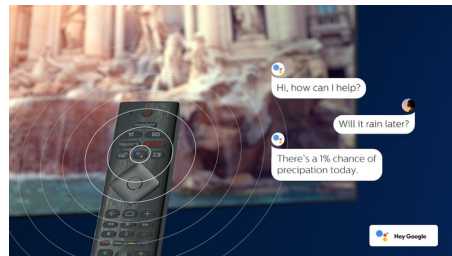

Google Assistant

Control your Philips Android TV with your voice. Want to play a game, watch Netflix, or

find content and apps in the Google Play store? Just tell your TV. You can even command all Google Assistant-compatible smart home devices-like dimming the lights and setting the thermostat on movie night. Without leaving the sofa.