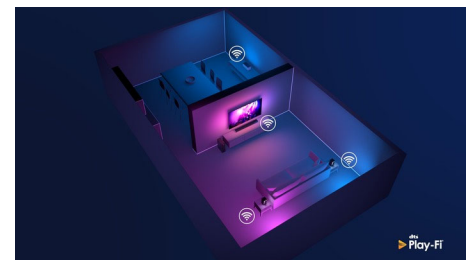

DTS Play-Fi

With DTS Play-Fi on your Philips TV you can connect to compatible speakers in any room. Got wireless speakers in the kitchen? Listen to the movie while you make a snack, or keep up with the sports commentary while you get everyone a drink.