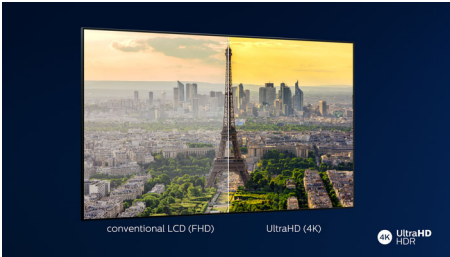

Highlights

4K UHD HDR

Your Philips 4K UHD TV is compatible with all major HDR formats, including HDR10+ and Dolby Vision. Whether it's a must-watch series or the latest video game, shadows will be deeper. Bright surfaces will shine. Colors will be truer.

P5 Perfect Picture Engine

The Philips P5 engine delivers a picture as brilliant as the content you love. Details have noticeably more depth. Colors are vivid, while skin tones look natural. Contrast is so crisp you'll feel every detail. Motion is perfectly smooth.

Dolby Vision and Dolby Atmos

Support for Dolby's premium sound and video formats means the HDR content you watch will look-and sound-gloriously real. Whether it's the latest streaming series or a Blu-Ray disc set, you'll enjoy contrast, brightness, and color that reflect the director's original intentions. And hear spacious sound with clarity, detail, and depth.

Android TV

Make your Philips Android TV your own. If it's all about Amazon and YouTube this week, and Netflix next week-no problem. A clear, intuitive interface lets you put the content you

love front and center. Easily pick up where you left off in the latest series, or check out the new movie releases.