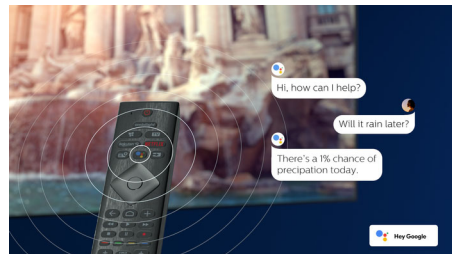

Google Assistant

Control your Philips Android TV with your voice. Want to play a game, watch Netflix, or

find content and apps in the Google Play store? Just tell your TV. You can even command all Google Assistant-compatible smart home devices-like dimming the lights and setting the thermostat on movie night. Without leaving the sofa.