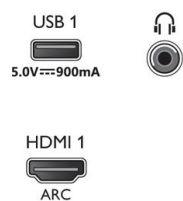

Connections

Side