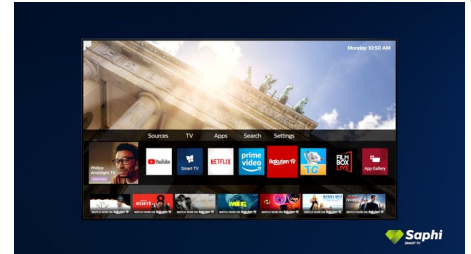

Saphi Smart TV

SAPHI is a fast, intuitive operating system that makes your Philips Smart TV a real pleasure to use. Enjoy one-button access to a clear icon-based menu. Quickly navigate to popular Philips Smart TV apps including YouTube, Netflix, and more.