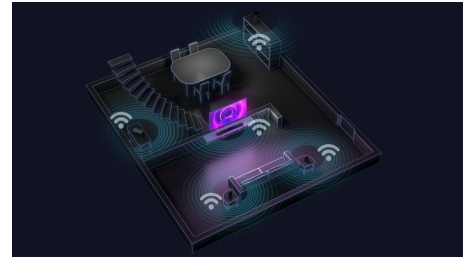

Surround sound on demand

Want to fully immerse on movie night? Simply remove the detachable speakers from the ends

of the soundbar and place them behind you to create a true surround-sound setup. The dedicated center channel ensures you'll hear every word—from blockbusters to podcasts.

Dolby Atmos and Dolby Surround

Get the full Dolby Atmos experience from this soundbar's up-firing speakers. Your favorite movies and shows will sound breathtakingly realistic as sound flows above and around you. If you're watching non-Atmos content, the soundbar switches to Dolby Surround.

B97/10

Play-Fi. Multi-room and more

DTS Play-Fi compatibility makes this premium Fidelio soundbar a powerful component in a multi-room audio setup. You can easily sync and group Play-Fi-compatible speakers, and stream playlists to every room in high-quality audio without dropping a beat.