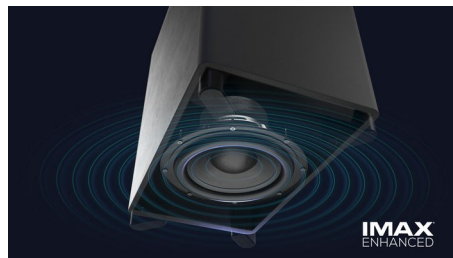

IMAX Enhanced

This powerful soundbar is certified IMAX Enhanced, which means it's capable of delivering an audio experience that truly takes you to another world. The 240 W subwoofer looks great freestanding, and the soundbar itself has a low profile for simple placement.

B97/10