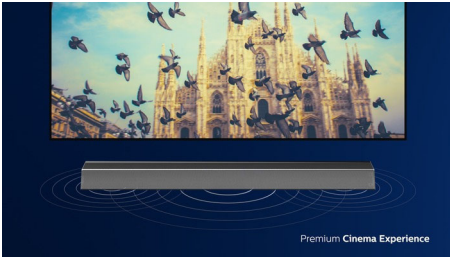

Philips
Soundbar 2.1 with wireless
subwoofer

240 W max. Wireless subwoofer

Dolby Atmos®
DTS Play-Fi compatible
Connects with voice assistants

TAB8405

Cinematic sound. Heighten the excitement.

Heighten the sound of every movie, playlist, and gaming session. This sleek soundbar with wireless subwoofer and Dolby Atmos gives you better bass, better music, and clearer voices. Plus it's easy to incorporate into a multi-room setup.

Easy control. Distinctive looks.

- Easily connect to your favorite sources
- Connects to your favorite voice assistant-enabled devices
- Distinctive geometric design. Easy placement
- Dimensions (soundbar): 900x57x110 mm
- Dimensions (subwoofer): 122x403x300 mm

PHILIPS

Soundbar 2.1 with wireless subwoofer
240 W max. Wireless subwoofer Dolby Atmos®, DTS Play-Fi compatible, Connects with voice assistants

TAB8405/10

Highlights

Cinematic sound

This soundbar brings a new dimension of sound to everything you watch, and every track you love. 2.1 channels make soundtracks richer, effects more thunderous, and dialogue clearer. The wireless subwoofer adds impact to every explosion and every beat.

Dolby Atmos

Increase the drama no matter what you watch. This Dolby Atmos-compatible soundbar reproduces depth as well as height, creating virtual three-dimensional surround sound that flows above and around you.