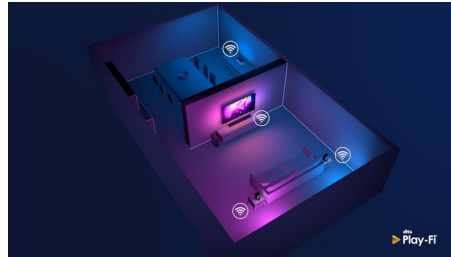

Easy control. Distinctive looks.

- Easily connect to your favorite sources
- Connects to your favorite voice assistant-enabled devices
- Distinctive geometric design. Easy placement
- Dimensions (soundbar): 900x57x110 mm
- Dimensions (subwoofer): 122x403x300 mm

PHILIPS

Soundbar 2.1 with wireless subwoofer
240 W max. Wireless subwoofer Dolby Atmos®, DTS Play-Fi compatible, Connects with voice assistants

TAB8405/10

Highlights

Cinematic sound

This soundbar brings a new dimension of sound to everything you watch, and every track you love. 2.1 channels make soundtracks richer, effects more thunderous, and dialogue clearer. The wireless subwoofer adds impact to every explosion and every beat.

Dolby Atmos

Increase the drama no matter what you watch. This Dolby Atmos-compatible soundbar reproduces depth as well as height, creating virtual three-dimensional surround sound that flows above and around you.

Play-Fi. Multi-room and more

Easy Play-Fi compatibility will make this soundbar the star of your multi-room set-up. You can sync Play-Fi-compatible speakers for multi-room audio, or even create a true surround-sound system—all via the Philips Sound app, or the Play-Fi app.