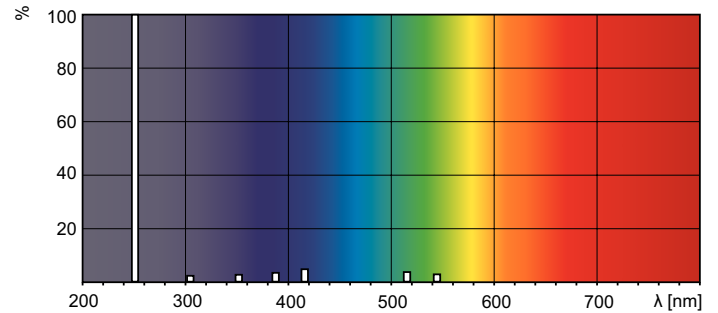

Product	D (max)	A (max)	B (max)	B (min)	C (max)
TUV 75W HO 1SL/6	28 mm	1199.4 mm	1206.5 mm	1204.1 mm	1213.6 mm

TUV TL-D 75W HO

Photometric data

XDPB_XUTUVTL-D-Spectral power distribution B/W

XDPO_XUTUVTL-D-Spectral power distribution Colour