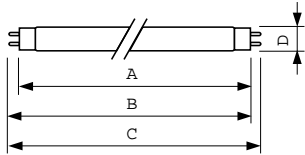

Product data

General Information	
Cap-Base	G13 [Medium Bi-Pin Fluorescent]
Main Application	Disinfection
Useful Life (Nom)	9000 h
System Description	High Output
Light Technical	
Color Code	TUV
Color Designation	- [Not Specified]
Depreciation at Useful Lifetime	10 %
Operating and Electrical	
Power (Nom)	75 W

Product	D (max)	A (max)	B (max)	B (min)	C (max)
TUV 75W HO 1SL/6	28 mm	1199.4 mm	1206.5 mm	1204.1 mm	1213.6 mm

TUV TL-D 75W HO

Photometric data

XDPB_XUTUVTL-D-Spectral power distribution B/W

XDPO_XUTUVTL-D-Spectral power distribution Colour