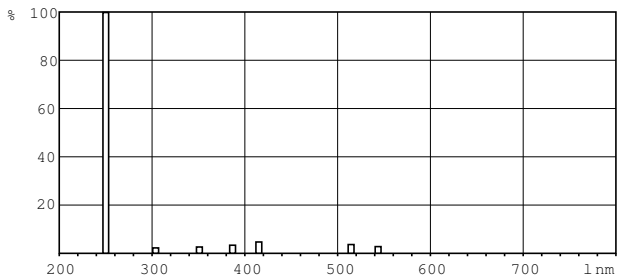

TUV T8

Order code	928049404003
Numerator - Quantity Per Pack	1
Numerator - Packs per outer box	6
Material Nr. (12NC)	928049404003

Net Weight (Piece)	135.000 g
--------------------	-----------

Dimensional drawing

Product	D (max)	A (max)	B (max)	B (min)	C (max)
TUV 75W HO 1SL/6	28 mm	1199.4 mm	1206.5 mm	1204.1 mm	1213.6 mm

TUV TL-D 75W HO

Photometric data

XDPB_XUTUVTL-D-Spectral power distribution B/W

XDPO_XUTUVTL-D-Spectral power distribution Colour