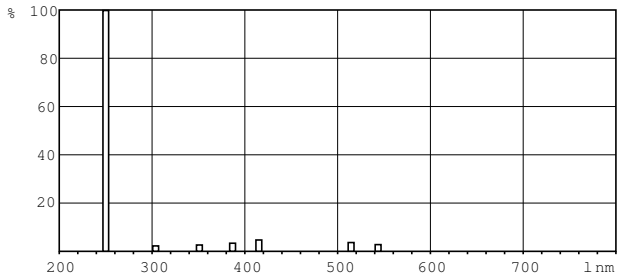

Product data

General Information		Lamp Current (Nom)		0.44 A
Cap-Base	G13 [Medium Bi-Pin Fluorescent]	Voltage (Nom)	103 V	
Main Application	Disinfection	Approval and Application		
Useful Life (Nom)	9000 h	Mercury (Hg) Content (Nom)	2.0 mg	
System Description	-	UV		
Light Technical		UV-C Radiation at 100 hr	15.0 W	
Color Code	TUV	Product Data		
Color Designation	- [Not Specified]	Full product code	871150061854210	
Depreciation at Useful Lifetime	10 %	Order product name	TUV 36W SLV/6	
Operating and Electrical		EAN/UPC - Product	8711500618542	
Power (Nom)	36 W			

TUV T8

Order code	928048604003
Numerator - Quantity Per Pack	1
Numerator - Packs per outer box	6
Material Nr. (12NC)	928048604003

Net Weight (Piece)	135.000 g
--------------------	-----------

Dimensional drawing

Product	D (max)	A (max)	B (max)	B (min)	C (max)
TUV 36W SLV/6	28 mm	1199.4 mm	1206.5 mm	1204.1 mm	1213.6 mm

TUV TL-D 36W

Photometric data

XDPB_XUTUVTL-D-Spectral power distribution B/W

XDPO_XUTUVTL-D-Spectral power distribution Colour