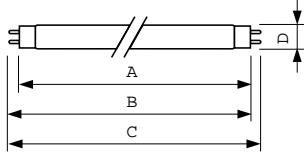

Product data

General Information		Lamp Current (Nom)		0.44 A
Cap-Base	G13 [Medium Bi-Pin Fluorescent]	Voltage (Nom)	103 V	
Main Application	Disinfection	Approval and Application		
Useful Life (Nom)	9000 h	Mercury (Hg) Content (Nom)	2.0 mg	
System Description	-	UV		
Light Technical		UV-C Radiation at 100 hr	15.0 W	
Color Code	TUV	Product Data		
Color Designation	- [Not Specified]	Full product code	871150061854210	
Depreciation at Useful Lifetime	10 %	Order product name	TUV 36W SLV/6	
Operating and Electrical		EAN/UPC - Product	8711500618542	
Power (Nom)	36 W			

TUV T8

Order code	928048604003
Numerator - Quantity Per Pack	1
Numerator - Packs per outer box	6
Material Nr. (12NC)	928048604003

Net Weight (Piece)	135.000 g
--------------------	-----------

Dimensional drawing

Product	D (max)	A (max)	B (max)	B (min)	C (max)
TUV 36W SLV/6	28 mm	1199.4 mm	1206.5 mm	1204.1 mm	1213.6 mm

TUV TL-D 36W

Photometric data

XDPB_XUTUVTL-D-Spectral power distribution B/W

XDPO_XUTUVTL-D-Spectral power distribution Colour