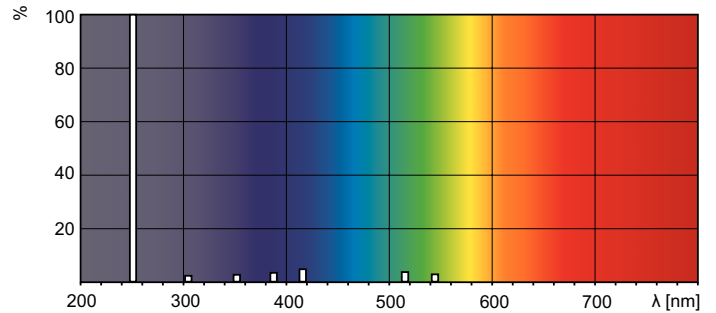

Product data

General Information		Lamp Current (Nom)		0.44 A
Cap-Base	G13 [Medium Bi-Pin Fluorescent]	Voltage (Nom)	103 V	
Main Application	Disinfection	Approval and Application		
Useful Life (Nom)	9000 h	Mercury (Hg) Content (Nom)	2.0 mg	
System Description	-	UV		
Light Technical		UV-C Radiation at 100 hr	15.0 W	
Color Code	TUV	Product Data		
Color Designation	- [Not Specified]	Full product code	871150061854210	
Depreciation at Useful Lifetime	10 %	Order product name	TUV 36W SLV/6	
Operating and Electrical		EAN/UPC - Product	8711500618542	
Power (Nom)	36 W			

Product	D (max)	A (max)	B (max)	B (min)	C (max)
TUV 36W SLV/6	28 mm	1199.4 mm	1206.5 mm	1204.1 mm	1213.6 mm

TUV TL-D 36W

Photometric data

XDPB_XUTUVTL-D-Spectral power distribution B/W

XDPO_XUTUVTL-D-Spectral power distribution Colour