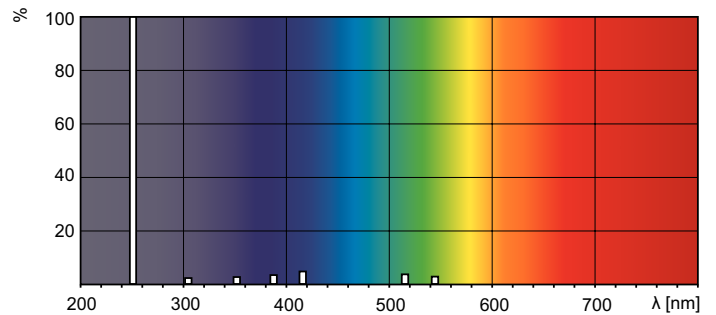

TUV Amalgam XPT systems

Luminaire Design Requirements

Bulb Temperature (Nom)	180 °C
Pinch Temperature (Nom)	95 °C

Product Data

Full product code	872790095285800
Order product name	TUV 800W XHO SE
EAN/UPC - Product	8718291547839

Order code	928107605112
Numerator - Quantity Per Pack	1
Numerator - Packs per outer box	40
Material Nr. (12NC)	928107605112
Net Weight (Piece)	0.739 kg

Dimensional drawing

TUV 800W XHO SE

Product	D	O	C (max)
TUV 800W XHO SE	38 mm	1609 mm	1791 mm

Photometric data

Lifetime

TUV Amalgam XPT systems