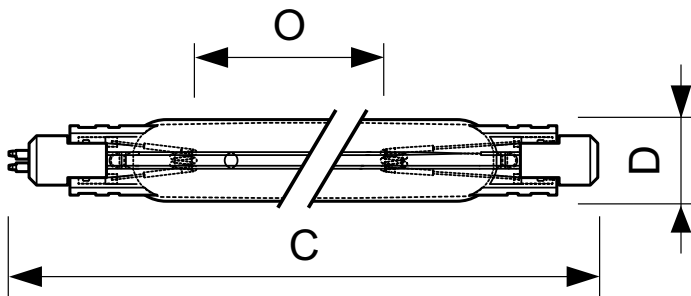

TUV Amalgam XPT systems

Luminaire Design Requirements

Bulb Temperature (Nom)	180 °C
Pinch Temperature (Nom)	95 °C

Product Data

Full product code	872790095285800
Order product name	TUV 800W XHO SE
EAN/UPC - Product	8718291547839

Order code	928107605112
Numerator - Quantity Per Pack	1
Numerator - Packs per outer box	40
Material Nr. (12NC)	928107605112
Net Weight (Piece)	0.739 kg

Dimensional drawing

TUV 800W XHO SE

Product	D	O	C (max)
TUV 800W XHO SE	38 mm	1609 mm	1791 mm