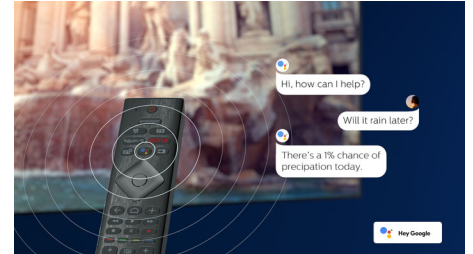

Google Assistant

A Philips Android TV with the Google Assistant lets you control your TV, and more, with your voice. Want to find content and apps, play games, or get answers on screen? Just ask. You can even control Google Assistant-compatible smart home devices.