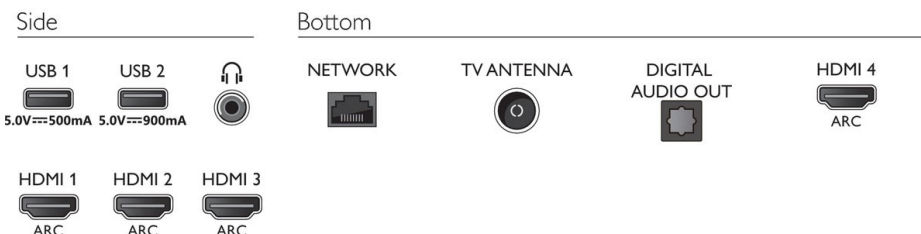

Multimedia Applications

- Video Playback Formats: Containers: AVI, MKV, H264/MPEG-4 AVC, MPEG-1, MPEG-2, MPEG-4, WMV9/VC1, VP9, HEVC (H.265)
- Subtitles Formats Support: .SRT, .SUB, .TXT, .SMI
- Music Playback Formats: AAC, MP3, WAV, WMA (v2 up to v9.2), WMA-PRO (v9 and v10)
- Picture Playback Formats: JPEG, BMP, GIF, PNG, 360 photo, HEIF

Power

- Mains power: AC 220 - 240 V 50/60Hz
- Ambient temperature: 5 °C to 35 °C
- Power Saving Features: Auto switch-off timer, Light sensor, Picture mute (for radio), Eco mode

Sound

- Audio: Output power : 50 Watt (RMS), 2.1 Channel
- Codec: AC-4, Dolby Atmos, Dolby Digital MS12 V2.3, DTS-HD(M6)
- Speaker configuration: 10Wx2 mid-high speaker, 30W sub-woofer
- Sound Enhancement: 5 Band Equalizer, A.I. Sound, Clear Dialogue, Dolby Atmos, Dolby Bass Enhancement, Dolby Volume Leveler, Night mode, Auto Volume Leveler, Bass Enhancement

Dimensions

- Box dimensions (W x H x D): 1660.0 x 1002.0 x 170 mm
- Set dimensions (W x H x D): 1448.7 x 829.5 x 58.0 mm
- Set dimensions with stand (W x H x D): 1448.7 x 846.1 x 280 mm
- Product weight: 27.9 kg
- Product weight (+stand): 28.4 kg
- Weight incl. Packaging: 36.6 kg
- VESA wall mount compatible: 300 x 300 mm

Accessories

- Included Accessories: Legal and safety brochure, Power cord, Quick start guide (x1), Remote Control, Table top stand
- Included batteries: 2 x AAA Batteries

Connections

Issue date 2020-12-07

Version: 2.0.1

12 NC: 8670 001 73743
EAN: 87 18863 02763 9

© 2020 Koninklijke Philips N.V.
All Rights reserved.

Specifications are subject to change without notice.
Trademarks are the property of Koninklijke Philips N.V.
or their respective owners.

www.philips.com

*Memory size (Flash) : 16G, the actual available disc space may differ (dependant on e.g. (pre-)installed apps, installed operating system, etc.)

*EPG and actual visibility (up to 8 days) is country and operator dependent.

*Android App offerings vary per country. For more details please visit your local Google Play Store.

*The TV supports DVB reception for 'Free to air' broadcast. Specific DVB operators may not be supported. An up to date list can be found in the FAQ section of the Philips support website. For some operators Conditional Access and subscription are required. Contact your operator for more information.

*Philips TV Remote app and related functionalities vary per TV model, operator, and country, as well as smart device model and OS. For more details please visit: www.philips.com/TVRemoteapp.

*Smart TV app offerings vary per TV model and country. For more details please visit: www.philips.com/smarttv.