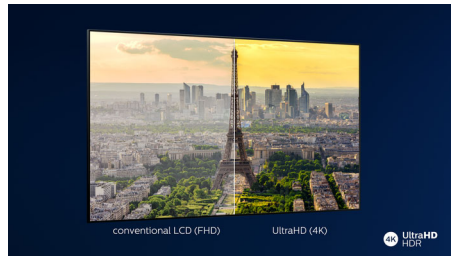

HDR10+

With a Philips HDR10+ TV, picture quality is even more immersive and lifelike. Dynamic metadata enables your TV to adjust brightness levels from frame to frame. From bright skies to candlelit temples, colours look real. Original details are preserved. Contrast is impeccable.