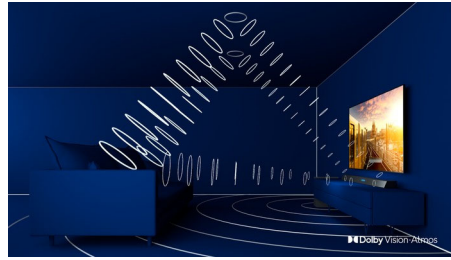

Dolby Vision and Dolby Atmos

Support for Dolby's premium sound and video formats means the HDR content you watch will look-and sound-gloriously real. Whether it's the latest streaming series or a Blu-Ray disc set, you'll enjoy contrast, brightness, and color that reflect the director's original intentions. And hear spacious sound with clarity, detail, and depth.