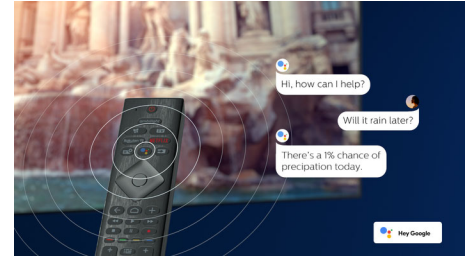

Google Assistant

A Philips Android TV with the Google Assistant lets you control your TV, and more, with your voice. Want to find content and apps, play games, or get answers on screen? Just ask. You can even control Google Assistant-compatible smart home devices.