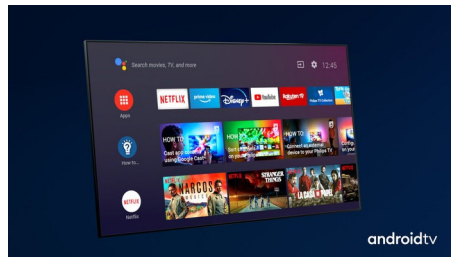

Android TV

Make your Philips Android TV your own. If it's all about Amazon and YouTube this week, and Rakuten TV and Netflix next week-no problem. A clear, intuitive interface lets you

put the content you love front and center. Easily pick up where you left off in the latest series, or check out the new movie releases.