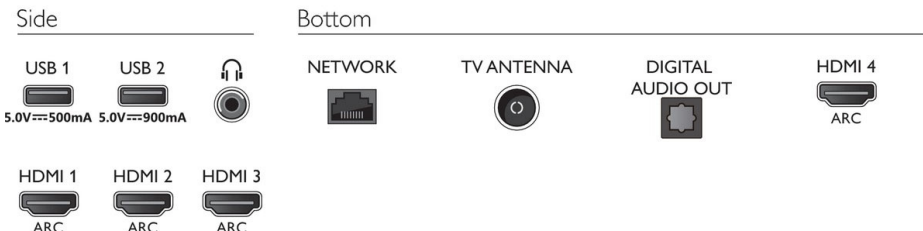

Multimedia Applications

- Video Playback Formats: Containers: AVI, MKV, H264/MPEG-4 AVC, MPEG-1, MPEG-2, MPEG-4, WMV9/VC1, VP9, HEVC (H.265)
- Subtitles Formats Support: .SRT, .SUB, .TXT, .SMI
- Music Playback Formats: AAC, MP3, WAV, WMA (v2 up to v9.2), WMA-PRO (v9 and v10)
- Picture Playback Formats: JPEG, BMP, GIF, PNG, 360 photo, HEIF

Power

- Mains power: AC 220 - 240 V 50/60Hz
- Ambient temperature: 5 °C to 35 °C
- Power Saving Features: Auto switch-off timer, Light sensor, Picture mute (for radio), Eco mode

Sound

- Audio: Output power : 50 Watt (RMS), 2.1 Channel
- Codec: AC-4, Dolby Atmos, Dolby Digital MS12 V2.3, DTS-HD(M6)
- Speaker configuration: 10Wx2 mid-high speaker, 30W sub-woofer
- Sound Enhancement: 5 Band Equalizer, A.I. Sound, Clear Dialogue, Dolby Atmos, Dolby Bass Enhancement, Dolby Volume Leveler, Night mode, Auto Volume Leveler, Bass Enhancement

Dimensions

- Box dimensions (W x H x D): 1400.0 x 867.0 x 170 mm
- Set dimensions (W x H x D): 1227.8 x 705.6 x 58.0 mm
- Set dimensions with stand (W x H x D): 1227.8 x 722.4 x 230.0 mm
- Product weight: 21.4 kg
- Product weight (+stand): 21.8 kg
- Weight incl. Packaging: 28.1 kg
- VESA wall mount compatible: 300 x 300 mm

Accessories

- Included Accessories: Legal and safety brochure, Power cord, Quick start guide (x1), Remote Control, Table top stand
- Included batteries: 2 x AAA Batteries

Connections

Issue date 2020-12-07

Version: 1.1.1

12 NC: 8670 001 73742
EAN: 87 18863 02762 2

© 2020 Koninklijke Philips N.V.
All Rights reserved.

Specifications are subject to change without notice.
Trademarks are the property of Koninklijke Philips N.V.
or their respective owners.

www.philips.com

*Memory size (Flash) : 16G, the actual available disc space may differ (dependant on e.g. (pre-)installed apps, installed operating system, etc.)

*EPG and actual visibility (up to 8 days) is country and operator dependent.

*Android App offerings vary per country. For more details please visit your local Google Play Store.

*The TV supports DVB reception for 'Free to air' broadcast. Specific DVB operators may not be supported. An up to date list can be found in the FAQ section of the Philips support website. For some operators Conditional Access and subscription are required.

Contact your operator for more information.
*Philips TV Remote app and related functionalities vary per TV model, operator, and country, as well as smart device model and OS. For more details please visit: www.philips.com/TVRemoteapp.

*Smart TV app offerings vary per TV model and country. For more details please visit: www.philips.com/smarttv.