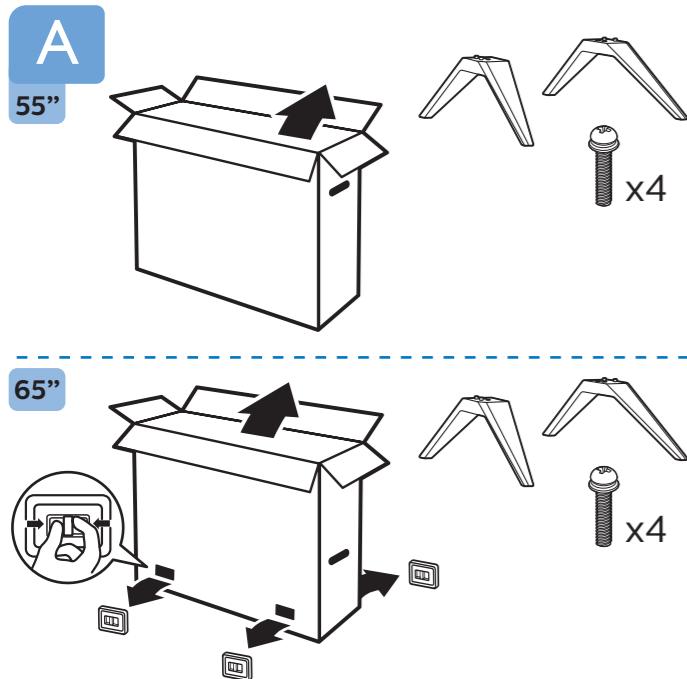

6654 series Quick Start Guide