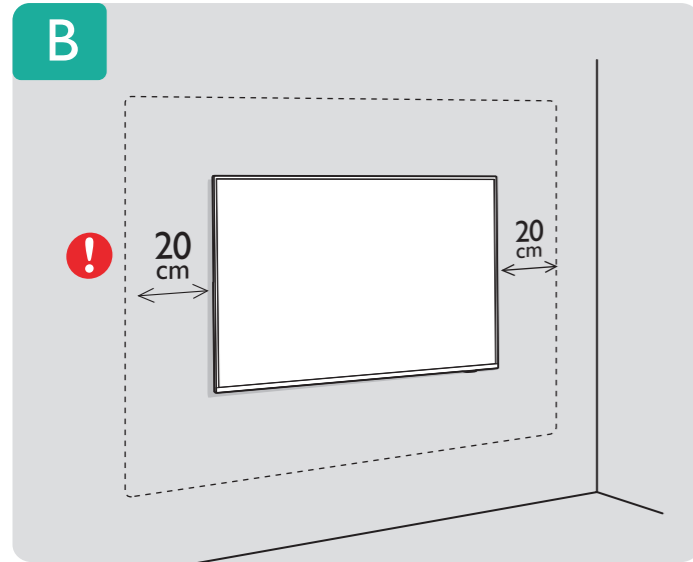

VESA (x, y)

55" 200x200mm M6 139 cm

65" 300x300mm M6 164 cm

All registered and unregistered trademarks are property of their respective owners. Specifications are subject to change without notice. Philips and the Philips' shield emblem are trademarks of Koninklijke Philips N.V. and are used under license from Koninklijke Philips N.V. 2019© TP Vision Europe B.V. All rights reserved. philips.com