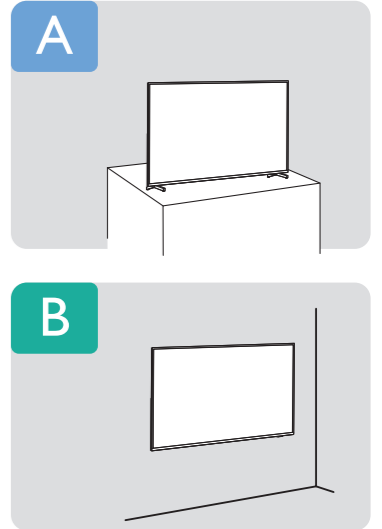

6654 series Quick Start Guide