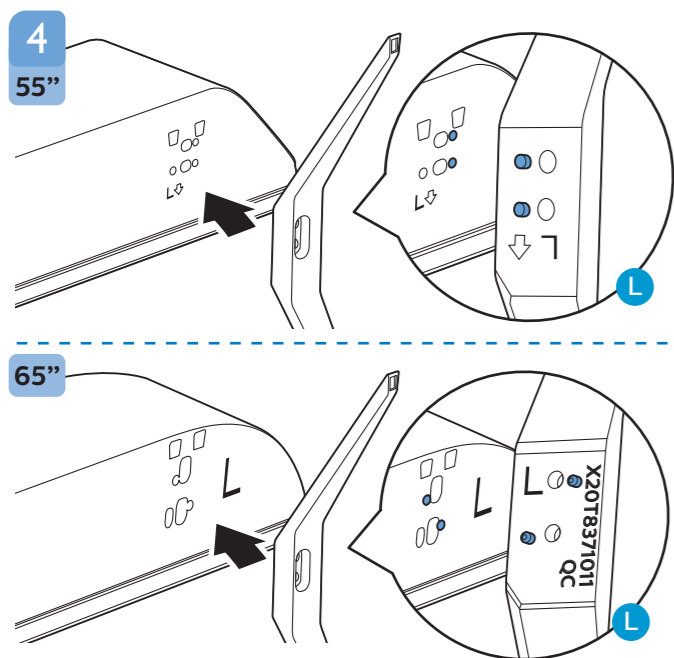

6654 series Quick Start Guide