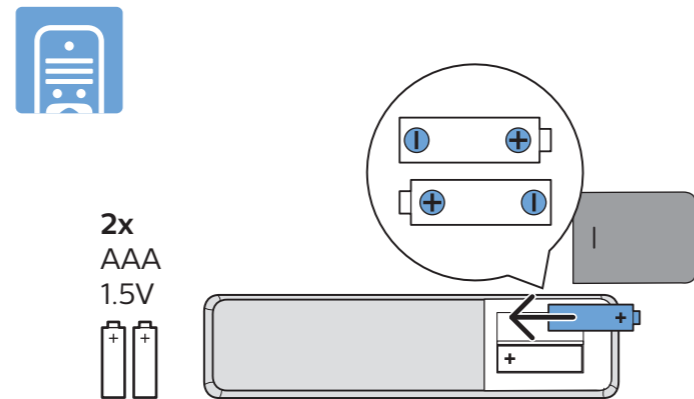

VESA (x, y)

55" 200x200mm M6 139 cm

65" 300x300mm M6 164 cm

All registered and unregistered trademarks are property of their respective owners. Specifications are subject to change without notice. Philips and the Philips' shield emblem are trademarks of Koninklijke Philips N.V. and are used under license from Koninklijke Philips N.V. 2019© TP Vision Europe B.V. All rights reserved. philips.com