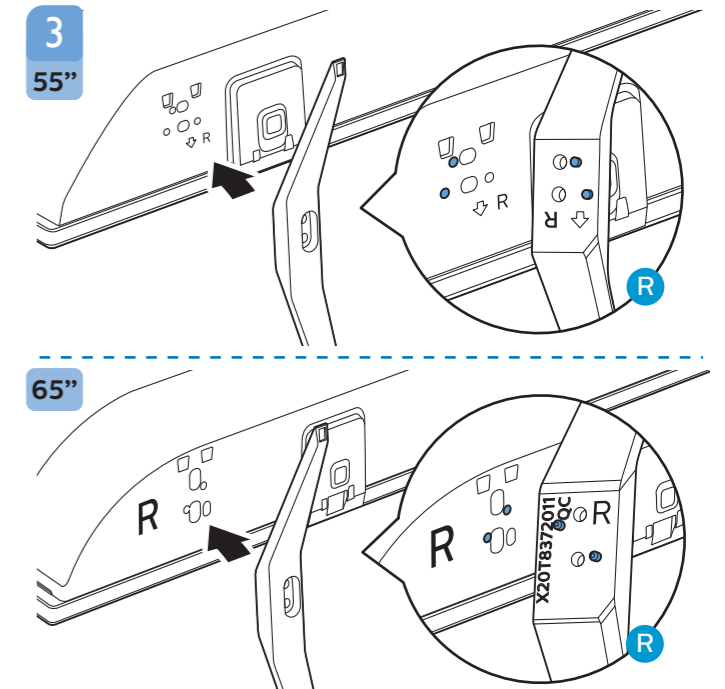

6654 series Quick Start Guide