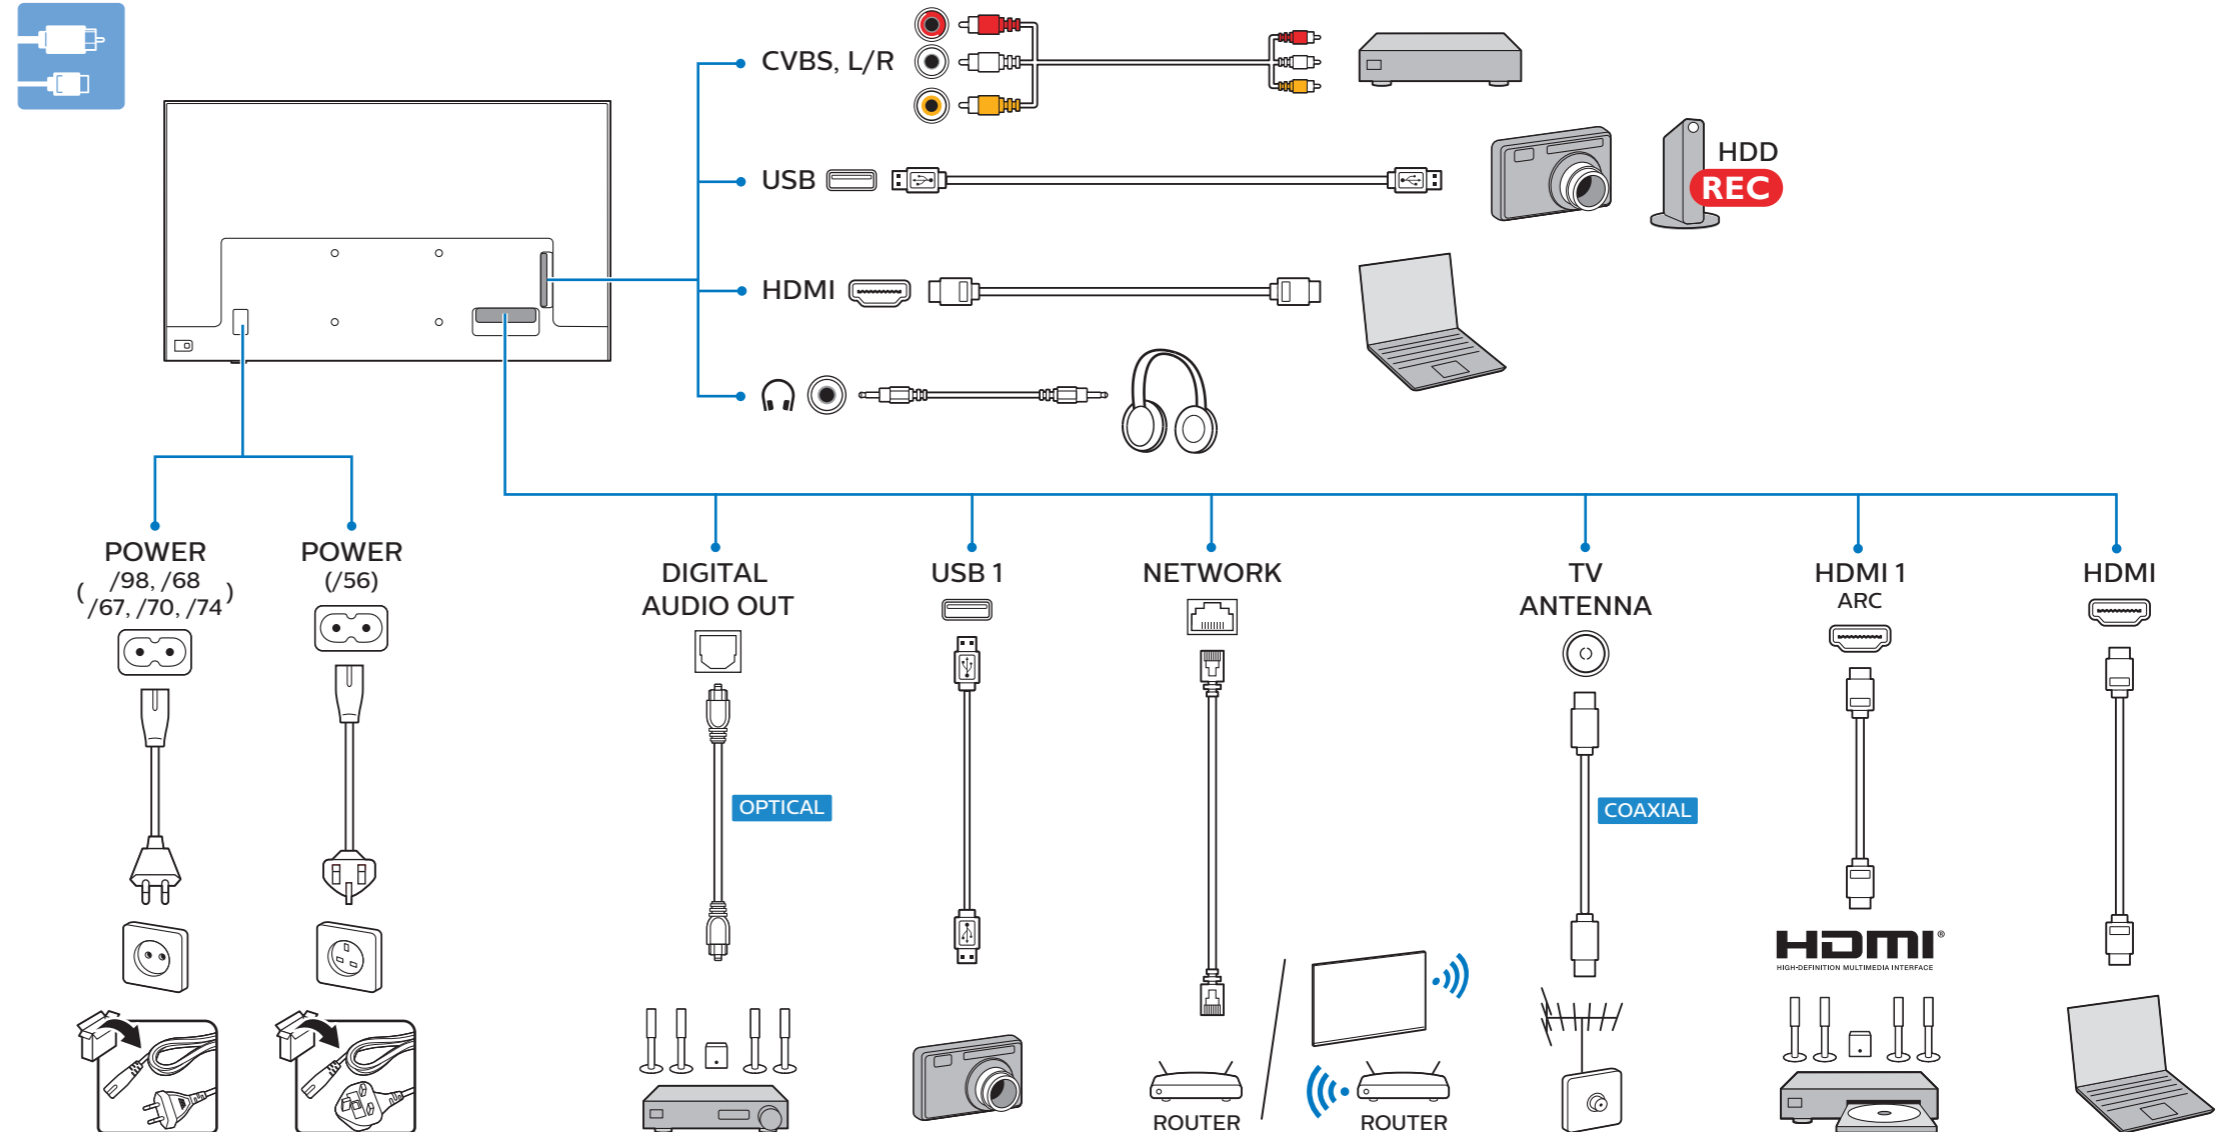

VESA (x, y)

55" 200x200mm M6 139 cm

65" 300x300mm M6 164 cm

All registered and unregistered trademarks are property of their respective owners. Specifications are subject to change without notice. Philips and the Philips' shield emblem are trademarks of Koninklijke Philips N.V. and are used under license from Koninklijke Philips N.V. 2019© TP Vision Europe B.V. All rights reserved. philips.com