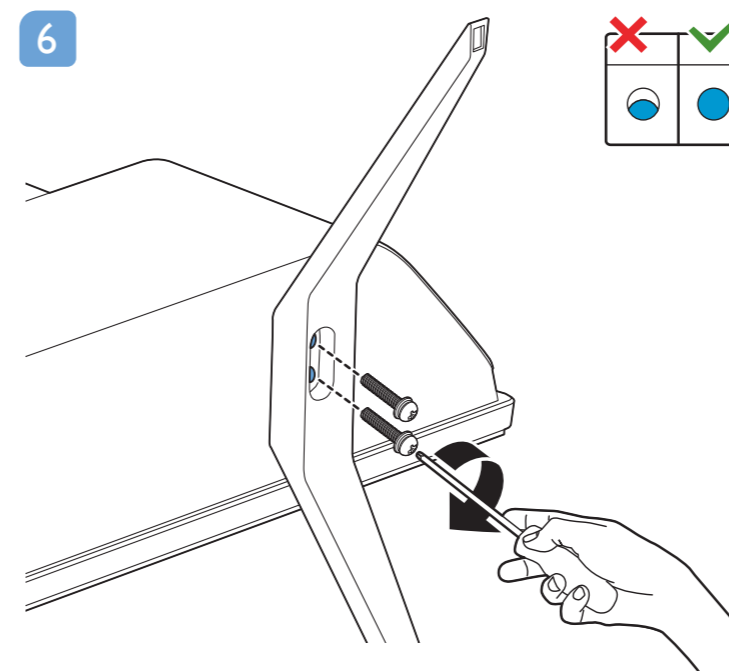

6654 series Quick Start Guide

English Read the safety instructions.

Bahasa Malaysia Baca arahan Keselamatan.

Bahasa Indonesia Baca petunjuk keselamatan.

Deutsch Lesen Sie die Sicherheitshinweise.

Français Lisez les consignes de sécurité.

VESA (x, y)

55" 200x200mm M6 139 cm

65" 300x300mm M6 164 cm

All registered and unregistered trademarks are property of their respective owners. Specifications are subject to change without notice. Philips and the Philips' shield emblem are trademarks of Koninklijke Philips N.V. and are used under license from Koninklijke Philips N.V. 2019© TP Vision Europe B.V. All rights reserved. philips.com