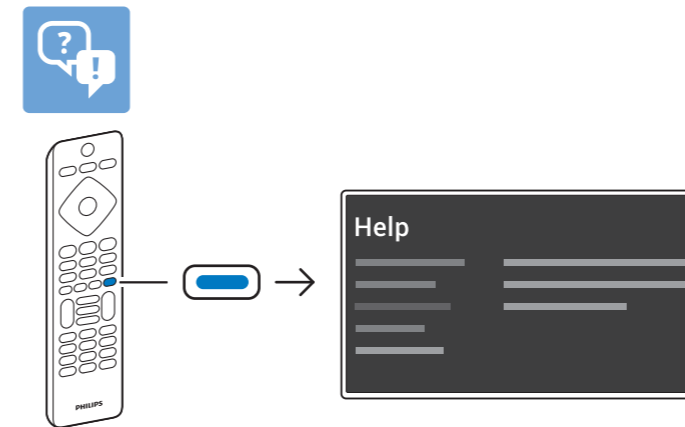

VESA (x, y)

55" 200x200mm M6 139 cm

65" 300x300mm M6 164 cm

All registered and unregistered trademarks are property of their respective owners. Specifications are subject to change without notice. Philips and the Philips' shield emblem are trademarks of Koninklijke Philips N.V. and are used under license from Koninklijke Philips N.V. 2019© TP Vision Europe B.V. All rights reserved. philips.com