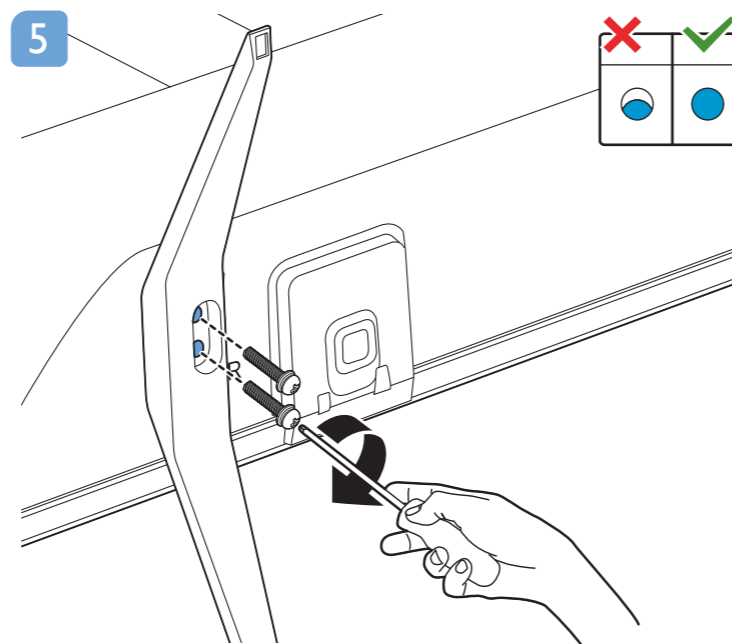

6654 series Quick Start Guide