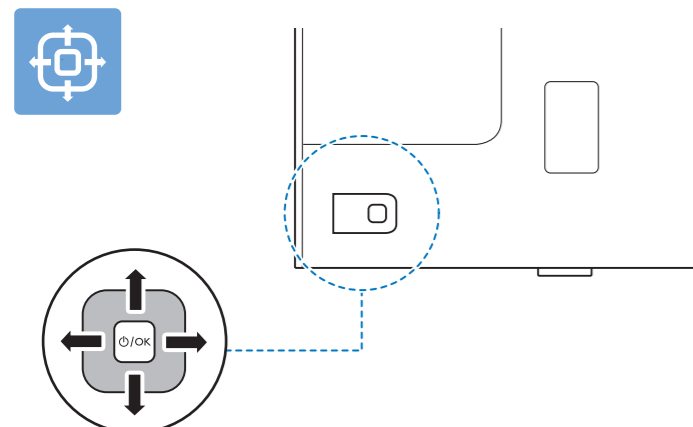

VESA (x, y)

55" 200x200mm M6 139 cm

65" 300x300mm M6 164 cm

All registered and unregistered trademarks are property of their respective owners. Specifications are subject to change without notice. Philips and the Philips' shield emblem are trademarks of Koninklijke Philips N.V. and are used under license from Koninklijke Philips N.V. 2019© TP Vision Europe B.V. All rights reserved. philips.com