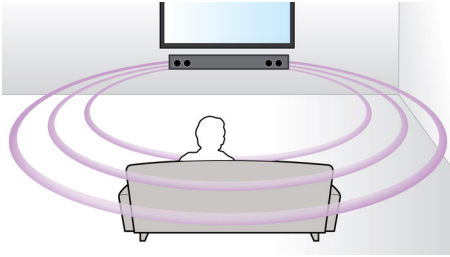

Designed for simplicity

- Low-rise profile for the perfect fit in front of your TV
- Flexible placement on the wall or tabletop

Richer sound for watching TV and movies

- Dolby Digital for ultimate movie experience
- Twin tweeters for optimum clarity performance
- Virtual Surround Sound for a realistic movie experience
- Wireless subwoofer adds thrill to the action

PHILIPS

Soundbar speaker
3.1 CH wireless subwoofer HDMI ARC & USB, Dolby Digital, 300W

HTL3320/98

Highlights

Virtual Surround Sound

Philips Virtual Surround Sound produces rich and immersive surround sound from less than five-speaker system. Highly advanced spatial algorithms faithfully replicate the sonic characteristics that occur in an ideal 5.1-channel environment. Any high quality stereo source is transformed into true-to-life, multi-channel surround sound. No need to purchase extra speakers, wires or speaker stands to appreciate room-filling sound.

Audio in

Audio in allows you to easily play your music directly from your iPod/iPhone/iPad, MP3 player, or laptop via a simple connection to your home cinema. Simply connect your audio device to the Audio in jack to enjoy your music with the superior sound quality of the Philips home cinema system.