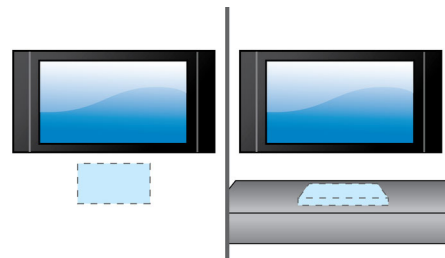

Flexible placement

Flexible placement on the wall or tabletop