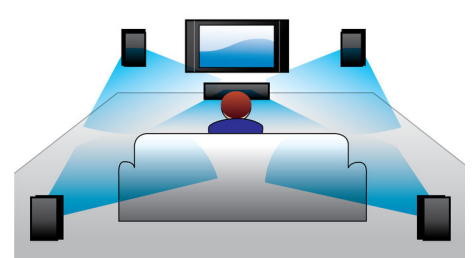

Designed for simplicity

- Low-rise profile for the perfect fit in front of your TV
- Flexible placement on the wall or tabletop

Richer sound for watching TV and movies

- Dolby Digital for ultimate movie experience
- Twin tweeters for optimum clarity performance
- Virtual Surround Sound for a realistic movie experience
- Wireless subwoofer adds thrill to the action

EasyLink

EasyLink lets you control multiple devices like DVD players, Blu-ray players, soundbar speaker, Home theater and TV's etc. with one remote. It uses HDMI CEC industry-standard protocol to share functionality between devices through the HDMI cable. With one touch of a button, you can operate all your connected HDMI CEC enabled equipment simultaneously. Functions like standby and play can now be carried out with absolute ease.

Flexible placement

Flexible placement on the wall or tabletop

Bluetooth wireless streaming

Bluetooth wireless music streaming from your music devices

Wireless subwoofer

Wireless subwoofer adds thrill to the action

HDMI ARC

HDMI ARC to access all the sound from your TV

Dolby Digital

Because Dolby Digital, the world's leading digital multi-channel audio standards, make use of the way the human ear naturally processes sound, you experience superb quality surround sound audio with realistic spatial cues.