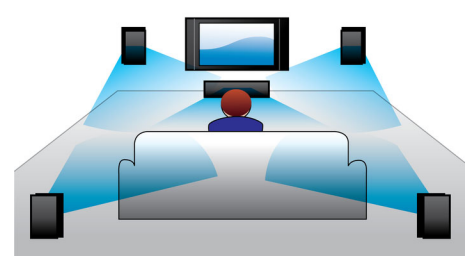

Designed for simplicity

- Low-rise profile for the perfect fit in front of your TV
- Flexible placement on the wall or tabletop

Richer sound for watching TV and movies

- Dolby Digital for ultimate movie experience
- Twin tweeters for optimum clarity performance
- Virtual Surround Sound for a realistic movie experience
- Wireless subwoofer adds thrill to the action

EasyLink

EasyLink lets you control multiple devices like DVD players, Blu-ray players, soundbar speaker, Home theater and TV's etc. with one remote. It uses HDMI CEC industry-standard protocol to share functionality between devices through the HDMI cable. With one touch of a button, you can operate all your connected HDMI CEC enabled equipment simultaneously. Functions like standby and play can now be carried out with absolute ease.

Flexible placement

Flexible placement on the wall or tabletop

Bluetooth wireless streaming

Bluetooth wireless music streaming from your music devices

Wireless subwoofer

Wireless subwoofer adds thrill to the action

HDMI ARC

HDMI ARC to access all the sound from your TV

Dolby Digital

Because Dolby Digital, the world's leading digital multi-channel audio standards, make use of the way the human ear naturally processes sound, you experience superb quality surround sound audio with realistic spatial cues.