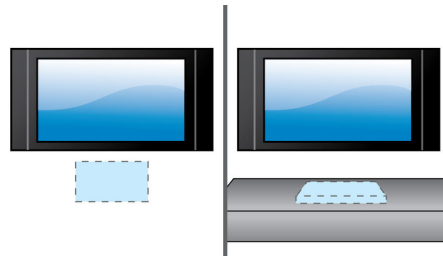

Flexible placement

Flexible placement on the wall or tabletop