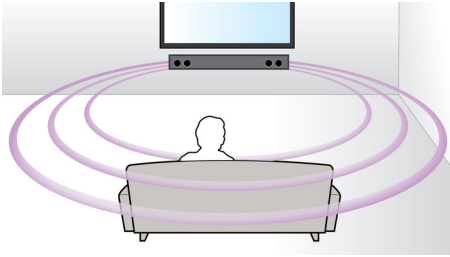

Designed for simplicity

- Low-rise profile for the perfect fit in front of your TV
- Flexible placement on the wall or tabletop

Richer sound for watching TV and movies

- Dolby Digital for ultimate movie experience
- Twin tweeters for optimum clarity performance
- Virtual Surround Sound for a realistic movie experience
- Wireless subwoofer adds thrill to the action

PHILIPS

Highlights

Virtual Surround Sound

Philips Virtual Surround Sound produces rich and immersive surround sound from less than five-speaker system. Highly advanced spatial algorithms faithfully replicate the sonic characteristics that occur in an ideal 5.1-channel environment. Any high quality stereo source is transformed into true-to-life, multi-channel surround sound. No need to purchase extra speakers, wires or speaker stands to appreciate room-filling sound.

Audio in

Audio in allows you to easily play your music directly from your iPod/iPhone/iPad, MP3 player, or laptop via a simple connection to your home cinema. Simply connect your audio device to the Audio in jack to enjoy your music with the superior sound quality of the Philips home cinema system.