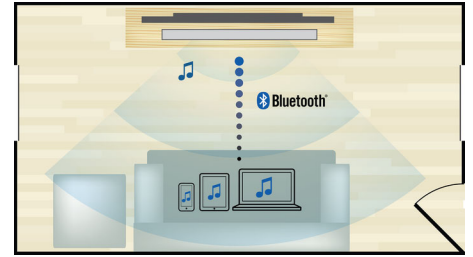

Audio in

Audio in allows you to easily play your music directly from your iPod/iPhone/iPad, MP3 player, or laptop via a simple connection to your home cinema. Simply connect your audio device to the Audio in jack to enjoy your music with the superior sound quality of the Philips home cinema system.

EasyLink

EasyLink lets you control multiple devices like DVD players, Blu-ray players, soundbar speaker, Home theater and TV's etc. with one remote. It uses HDMI CEC industry-standard protocol to share functionality between devices through the HDMI cable. With one touch of a button, you can operate all your connected HDMI CEC enabled equipment simultaneously. Functions like standby and play can now be carried out with absolute ease.

Flexible placement

Flexible placement on the wall or tabletop

Bluetooth wireless streaming

Bluetooth wireless music streaming from your music devices

Wireless subwoofer

Wireless subwoofer adds thrill to the action

HDMI ARC

HDMI ARC to access all the sound from your TV

Dolby Digital

Because Dolby Digital, the world's leading digital multi-channel audio standards, make use of the way the human ear naturally processes sound, you experience superb quality surround sound audio with realistic spatial cues.