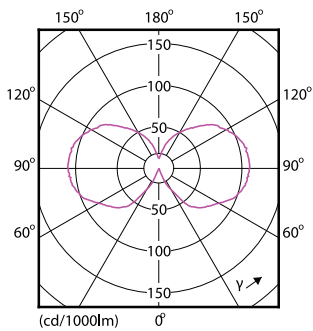

Product data

General Information	
Cap base	E27 [E27]
EU RoHS compliant	Yes
Nominal lifetime (nom.)	15000 h
Switching cycle	20000X
Technical type	7.5-70W
Light Technical	
Colour code	827 [CCT of 2,700 K]
Luminous flux (nom.)	806 lm
Colour designation	Warm White (WW)
Correlated Colour Temperature (Nom)	2700 K
Luminous efficacy (rated) (nom.)	107.00 lm/W
Colour consistency	<6
Color rendering index (nom.)	80
LLMF at end of nominal lifetime (nom.)	70 %
Operating and Electrical	
Input frequency	50 to 60 Hz
Power (Rated) (Nom)	7.5 W
Lamp current (nom.)	40 mA
Wattage equivalent	70 W

D

Product	D	C
LEDClassic 7.5-70W A60 E27 WW CL D APR	60 mm	112 mm

filament 7W-60W 806lm NAD 2700K E27D

Photometric data

LED Lamps, Lightcolour /827 D CL

Classic LEDBulb D 7.5-60W A60 827 CL

Classic LEDBulb D 7.5-60W A60 827 CL