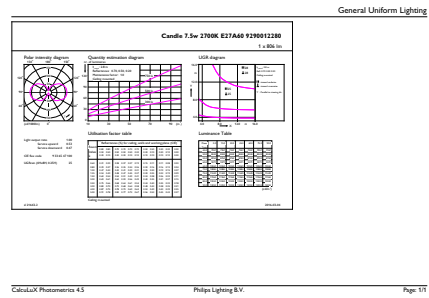

Product data

General Information	
Cap base	E27 [E27]
EU RoHS compliant	Yes
Nominal lifetime (nom.)	15000 h
Switching cycle	20000X
Technical type	7.5-70W
Light Technical	
Colour code	827 [CCT of 2,700 K]
Luminous flux (nom.)	806 lm
Colour designation	Warm White (WW)
Correlated Colour Temperature (Nom)	2700 K
Luminous efficacy (rated) (nom.)	107.00 lm/W
Colour consistency	<6
Color rendering index (nom.)	80
LLMF at end of nominal lifetime (nom.)	70 %
Operating and Electrical	
Input frequency	50 to 60 Hz
Power (Rated) (Nom)	7.5 W
Lamp current (nom.)	40 mA
Wattage equivalent	70 W

D

Product	D	C
LEDClassic 7.5-70W A60 E27 WW CL D APR	60 mm	112 mm

filament 7W-60W 806lm NAD 2700K E27D

Photometric data

LED Lamps, Lightcolour /827 D CL

Classic LEDBulb D 7.5-60W A60 827 CL

Classic LEDBulb D 7.5-60W A60 827 CL