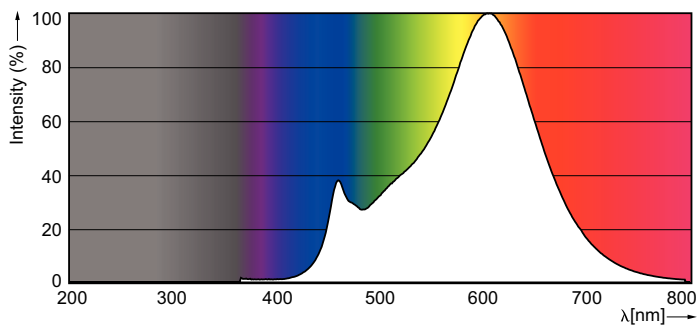

Classic filament LEDbulbs

Numerator – quantity per pack	1
Numerator – packs per outer box	12
Material no. (12NC)	929001228008

Net weight (piece)	0.030 kg

Dimensional drawing

D

Product	D	C
LEDClassic 7.5-70W A60 E27 WW CL D APR	60 mm	112 mm

filament 7W-60W 806lm NAD 2700K E27D

Photometric data