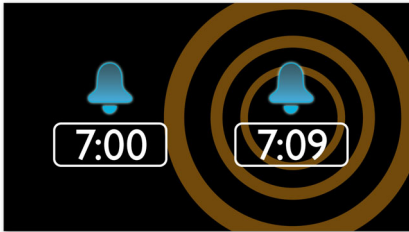

Philips
Clock Radio

Mirror finish display

FM, Digital tuning
Dual alarm

AJ2000

Wake up

to your favourite radio tune

Wake up to your favourite radio station or alarm tones. This elegant Philips AJ2000 Clock radio with mirror-finish display lets you preset two alarms that wake you and your partner at different times. Rise gently each day with a smile.

Easy to use

- Battery back-up ensures memory of time during power failure
- Adjustable display brightness for comfortable viewing

Start the day your way

- Wake up to your favourite radio tune or a buzzer
- Gentle wake for a pleasant waking experience
- Dual alarm to wake you and your partner at different times
- Repeat alarm for additional snooze
- FM tuner for radio enjoyment
- Sleep timer helps you to drop off to your favourite music

Repeat alarm

To counter oversleeping, the Philips Clock radio has a snooze feature. Should the alarm ring and you wish to continue sleeping a bit longer, simply press the Repeat Alarm button once and go back to sleep. Nine minutes later the alarm will ring again. You can continue to press the Repeat Alarm button every nine minutes until you turn off the alarm altogether.

Wake up to the radio or a buzzer

Wake up to sounds from your favourite radio station or a buzzer. Simply set the alarm on your Philips

Clock radio to wake you with the radio station you last listened to or choose to wake up with a buzzer sound. When the wake up time is reached, your Philips Clock radio will automatically turn on that radio station or trigger the buzzer to sound.