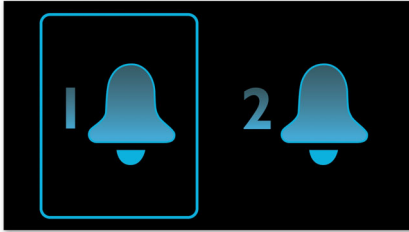

Philips
Clock Radio

Mirror finish display

FM, Digital tuning
Dual alarm

AJ2000

Wake up

to your favourite radio tune

Wake up to your favourite radio station or alarm tones. This elegant Philips AJ2000 Clock radio with mirror-finish display lets you preset two alarms that wake you and your partner at different times. Rise gently each day with a smile.

Easy to use

- Battery back-up ensures memory of time during power failure
- Adjustable display brightness for comfortable viewing

Start the day your way

- Wake up to your favourite radio tune or a buzzer
- Gentle wake for a pleasant waking experience
- Dual alarm to wake you and your partner at different times
- Repeat alarm for additional snooze
- FM tuner for radio enjoyment
- Sleep timer helps you to drop off to your favourite music

PHILIPS

Highlights

Battery back-up

Battery back-up ensures memory of time during power failure

Dual alarm

The Philips audio system comes with two alarm times. Set one alarm time to wake you up and the other time to wake up your partner.