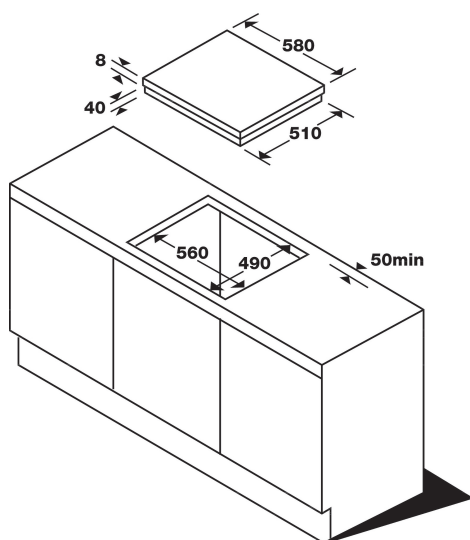

AKM 613/IX/01

12NC: 857161310030

GTIN (EAN) code: 8003437343346

Whirlpool

SENSING THE DIFFERENCE

Whirlpool hob - AKM 613/IX/01

This Whirlpool Hob features: electric power supply.

Lateral Controls

- Black knobs
- Lateral controls
- 60 cm hob
- Mechanical control
- Black Glass Hob
- 4 Radiant cooking zones
- 1 Plate on Indicator
- Power on indicator
- Supply cord included
- 4 Cooking zones: 1 Radiant 1200 W, 1 Radiant 1700 W, 1 Radiant 1200 W, and 1 Radiant 1700 W
- Dimensions HxWxD: 50x580x510 mm
- Niche dimensions HxWxD: 40x560x490 mm
- Electrical Connection Rating: 5800 W
- Voltage: 220-230 V
- Front left zone: 145 mm \varnothing , 1200 W
- Rear left zone: 180 mm \varnothing , 1700 W

AKM 613/IX/01

12NC: 857161310030

GTIN (EAN) code: 8003437343346

Whirlpool

SENSING THE DIFFERENCE

MAIN FEATURES

Product group	Hob
Construction type	Built-in
Type of control	Mechanical
Type of control settings	-
Number of gas burners	0
Number of electric cooking zones	4
Number of electric plates	0
Number of radiant plates	4
Number of halogen plates	0
Number of induction plates	0
Number of electric warming zones	0
Location of control panel	Lateral
Basic surface material	Glass
Main colour of product	Black
Electrical connection rating (W)	5800
Gas connection rating (W)	0
Current (A)	25,8
Voltage (V)	220-230
Frequency (Hz)	50/60
Length of Electrical Supply Cord (cm)	120
Plug type	No
Gas connection	N/A
Width of the product	580
Height of the product	50
Depth of the product	510
Minimum niche height	40
Minimum niche width	560
Niche depth	490
Net weight (kg)	8
Automatic programmes	No