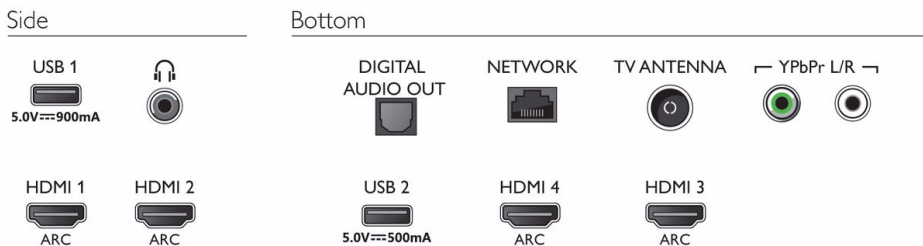

- Weight incl. Packaging: 37.4 kg
- VESA wall mount compatible: 400 x 200 mm

Accessories

- Included accessories: Remote Control, Quick start guide, Legal and safety brochure, Power cord, Mini-jack to L/R cable, Mini-jack to YPbPr cable, Table top stand
- Included batteries: 2 x AAA Batteries

Smart TV

- SmartTV apps*: Netflix

Connections

Issue date 2019-06-06

Version: 6.2.1

12 NC: 8670 001 61522
EAN: 87 18863 02116 3

© 2019 Koninklijke Philips N.V.
All Rights reserved.

Specifications are subject to change without notice. Trademarks are the property of Koninklijke Philips N.V. or their respective owners.