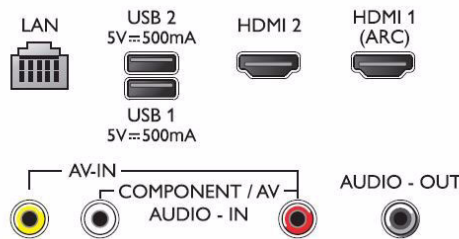

Sound

- Output power (RMS): 16W
- Sound Enhancement: Virtual Surround

Connectivity

- Number of HDMI connections: 2
- Number of USBs: 2
- Number of AV connections: 1
- Other connections: Antenna IEC75, Digital audio out (coaxial), Ethernet-LAN RJ-45, Audio Out (3.5mm)
- EasyLink (HDMI-CEC): One touch play, Remote control pass-through, System audio control, System standby
- HDMI features: Audio Return Channel
- Wireless connections: Built-in 1T1R Single band, Yes
- Number of component in (YPbPr): 1 (adapter)

Accessories

- Included accessories: Remote Control, 2 x AAA Batteries, Table top stand, Power cord, Quick start guide, Legal and safety brochure

Connections

Side

Bottom

Issue date 2019-02-17

Version: 1.9.1

12 NC: 8670 001 57969
EAN: 87 18863 01955 9